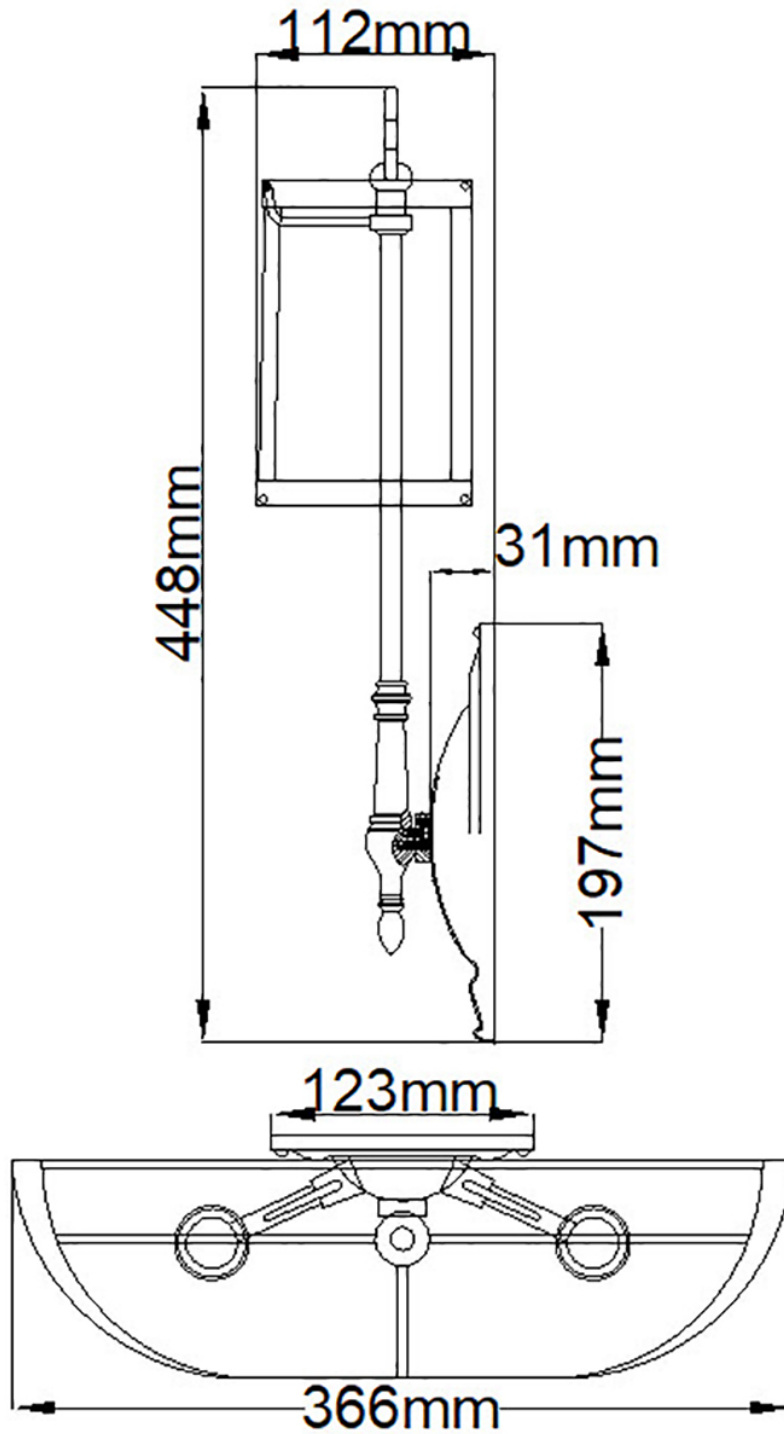

Elstead - Hinkley Lighting - Cambridge HK-CAMBRIDGE2-B Wall Light With Shade

CONTACT