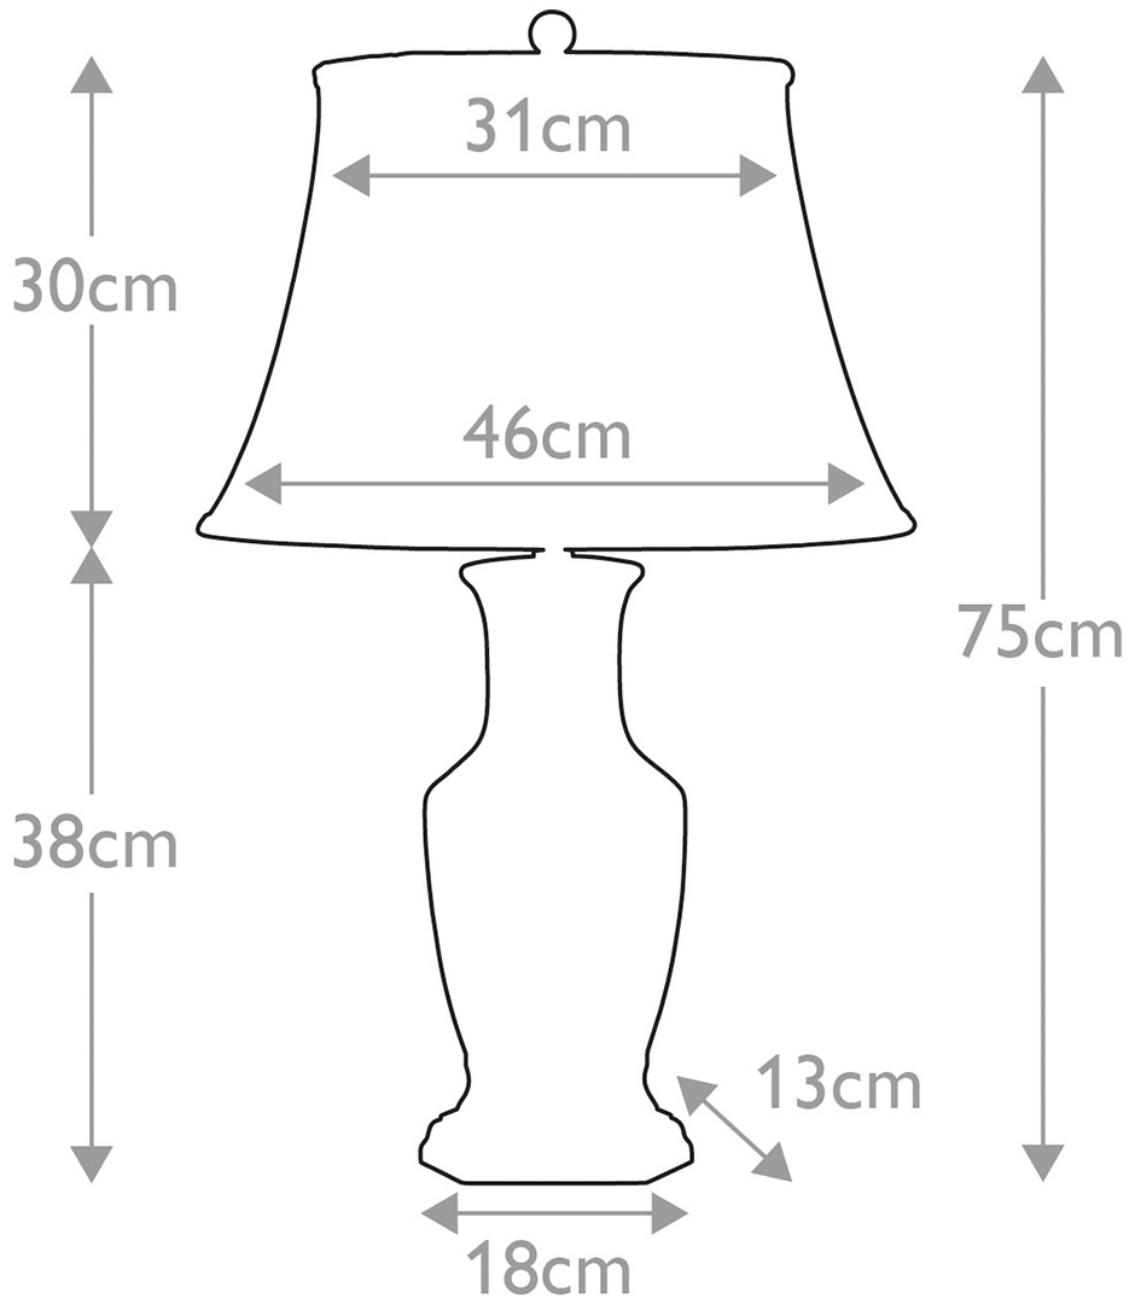

Elstead - Blue Hex - BLUE-HEX-TL Table Lamp

CONTACT