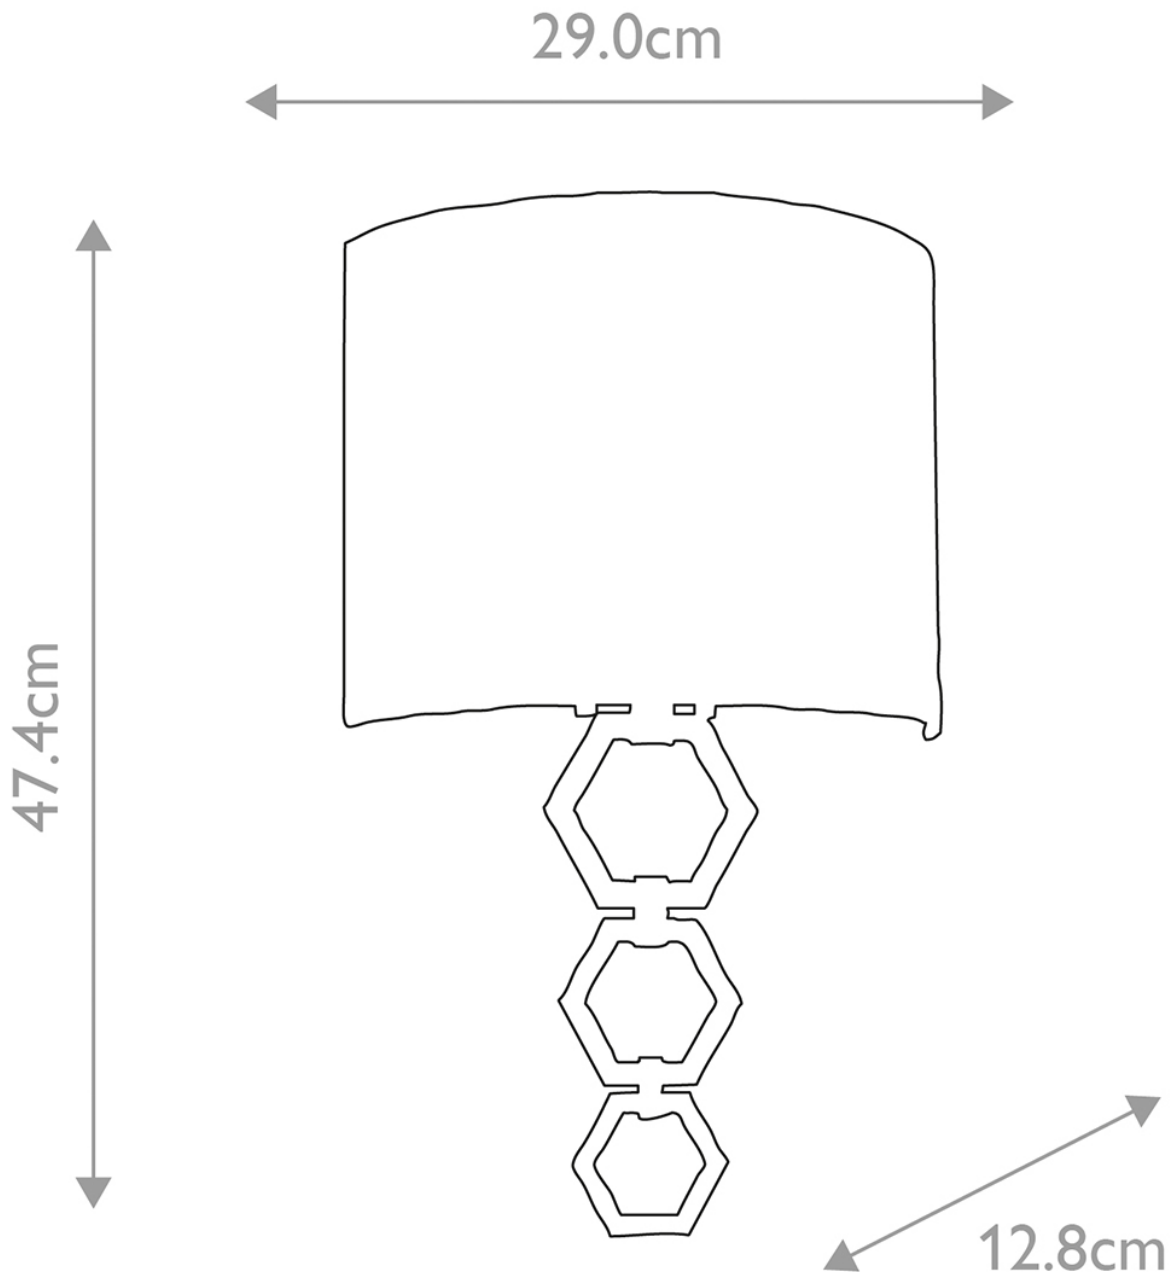

Elstead - Clark - CLARK-MEDIUM-PC Wall Light

CONTACT