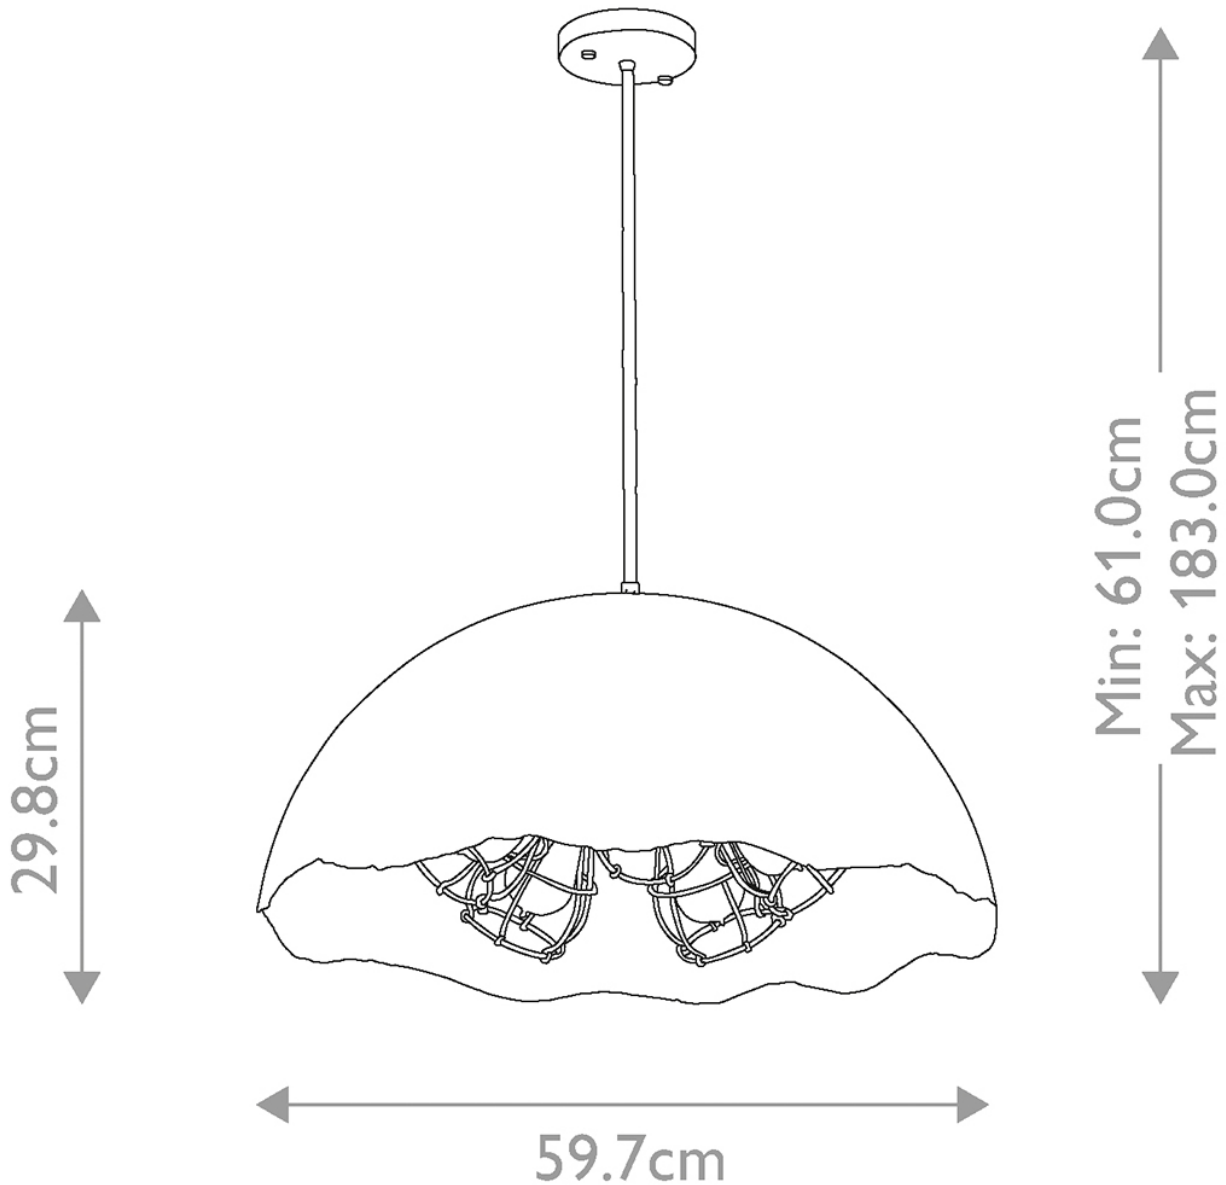

Elstead - Kichler Lighting - Fracture - KL-FRACTURE-P-L Pendant

CONTACT