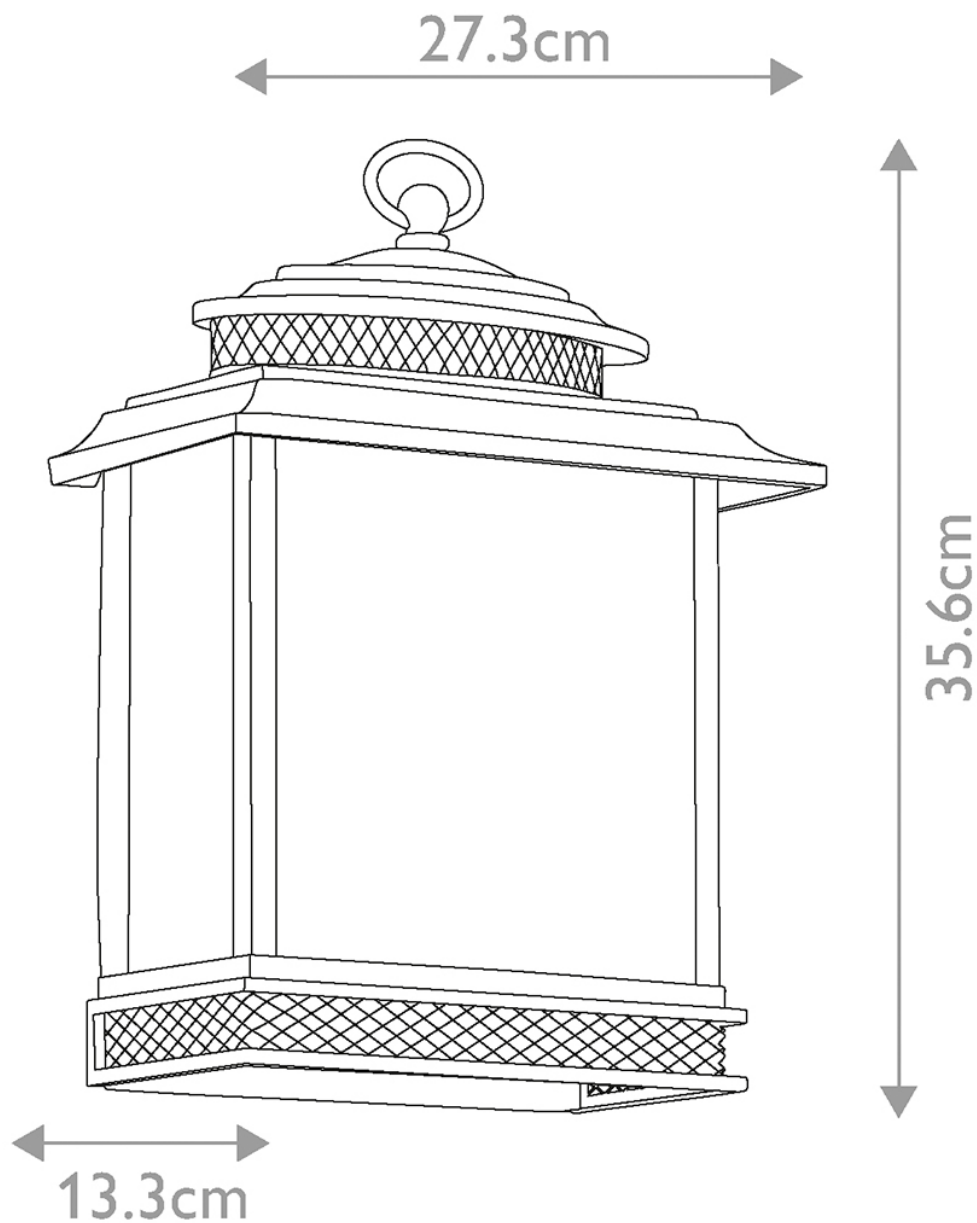

Elstead - Kichler Lighting - Pettiford - KL-PETTIFORD-M Wall Lantern

CONTACT