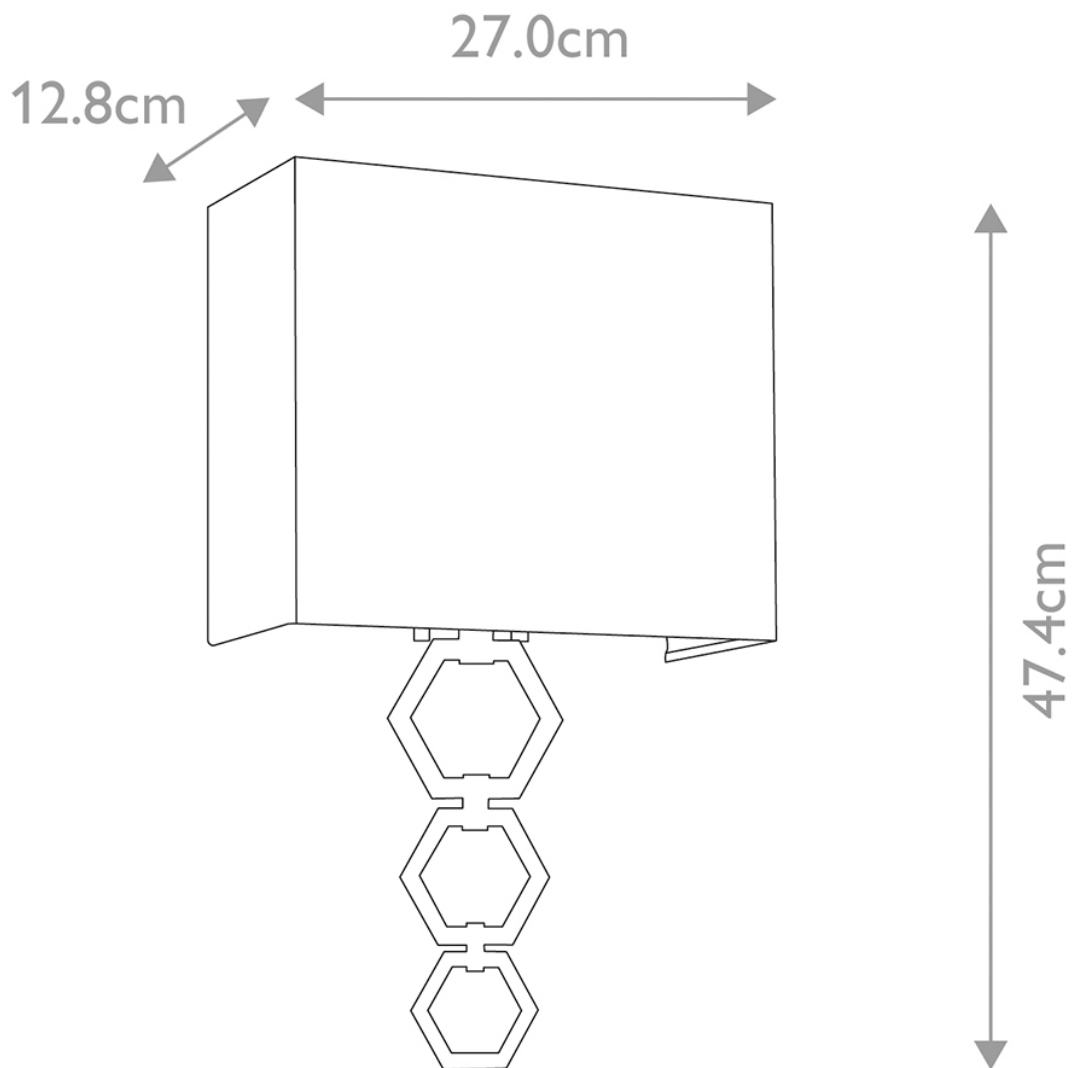

Elstead - Ria - RIA-MEDIUM-AB Wall Light

CONTACT