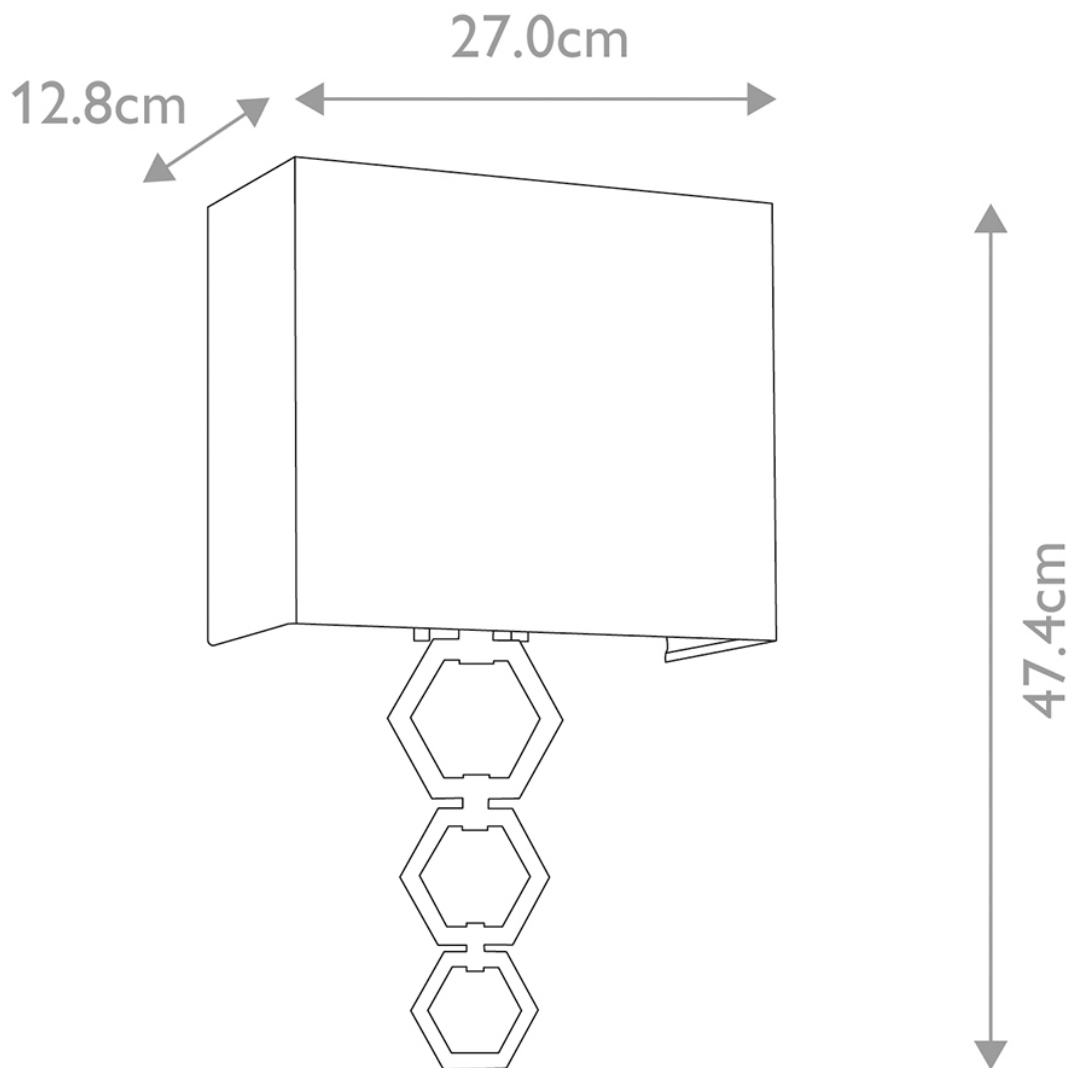

Elstead - Ria - RIA-MEDIUM-PC Wall Light

CONTACT