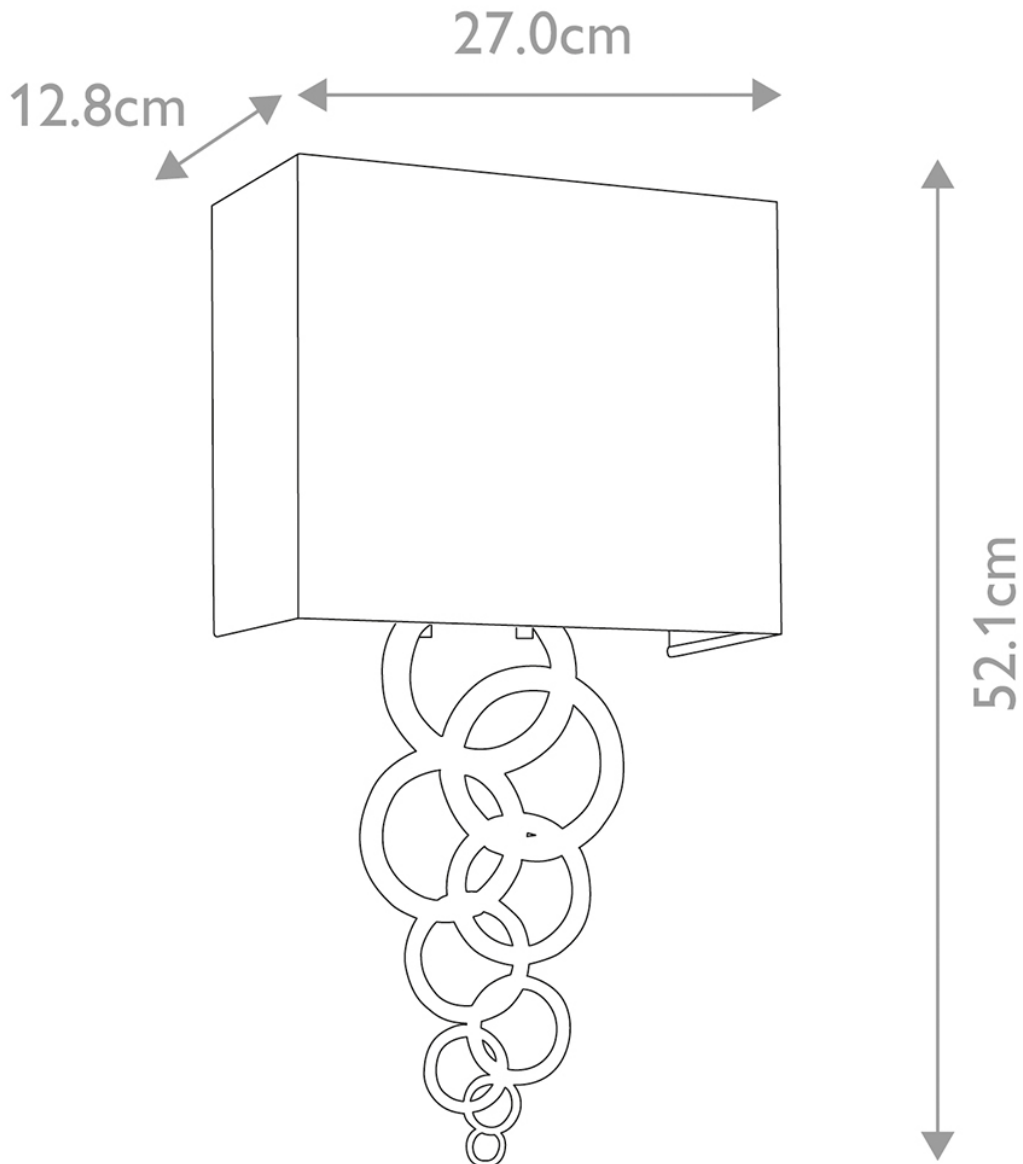

Elstead - Rosa - ROSA-MEDIUM-AB Wall Light

CONTACT