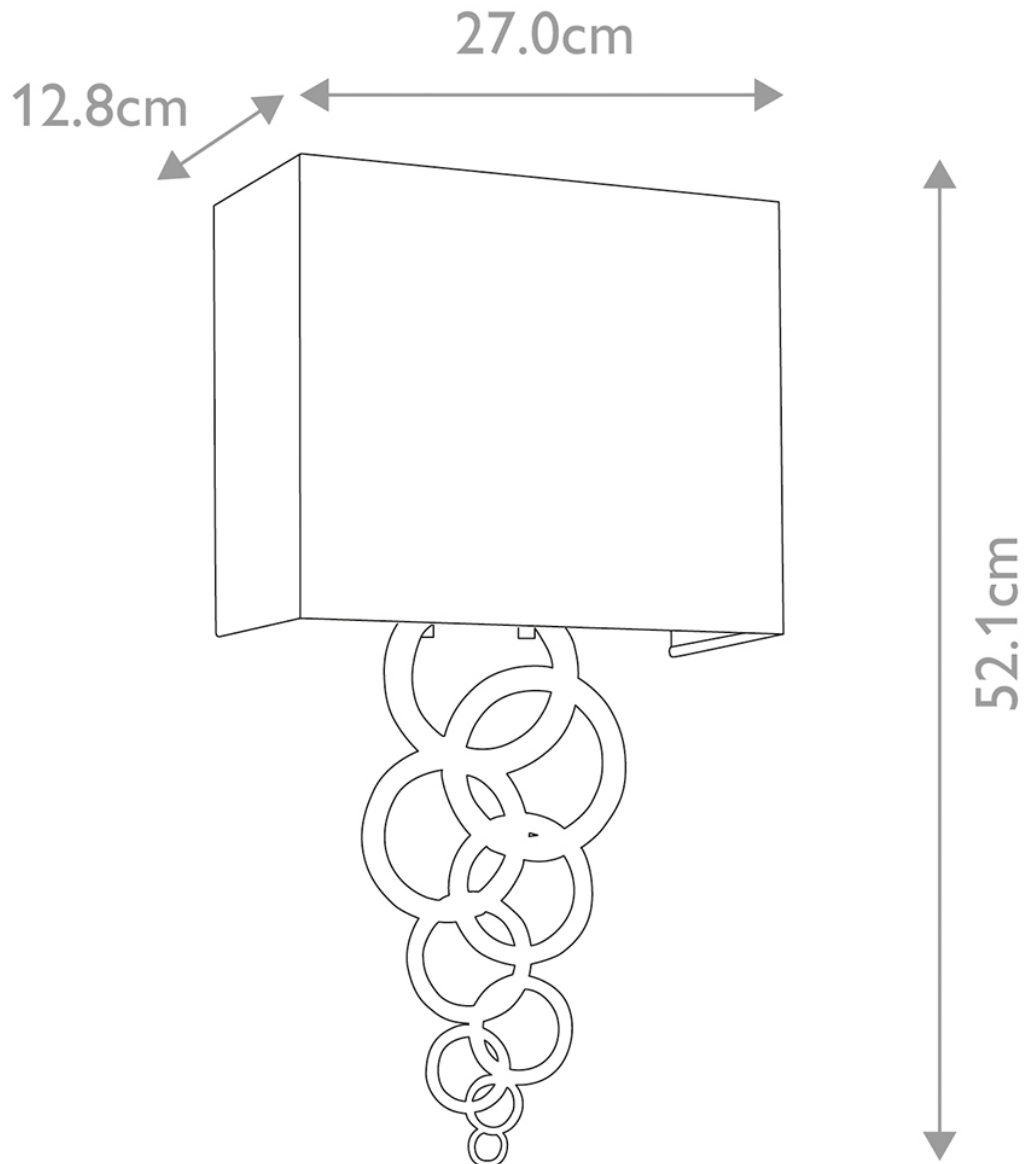

Elstead - Rosa - ROSA-MEDIUM-PC Wall Light

CONTACT