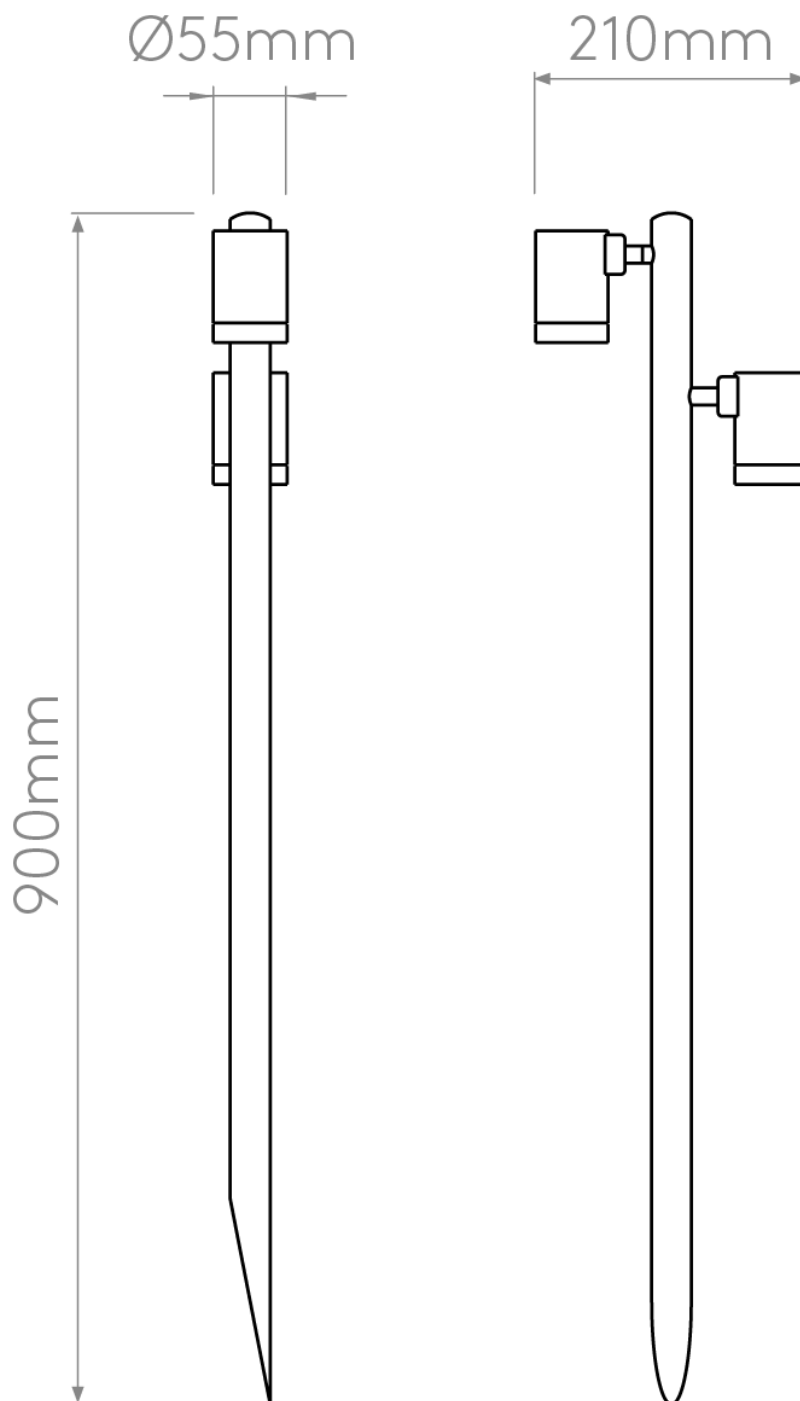

**Astro Lighting - Bayville Spike Spot 900 Twin 1401024 - IP66 Textured Black Spotlight**

Please note that some dimensions may vary slightly due to manufacturing tolerances, this includes cable entry and fixing holes