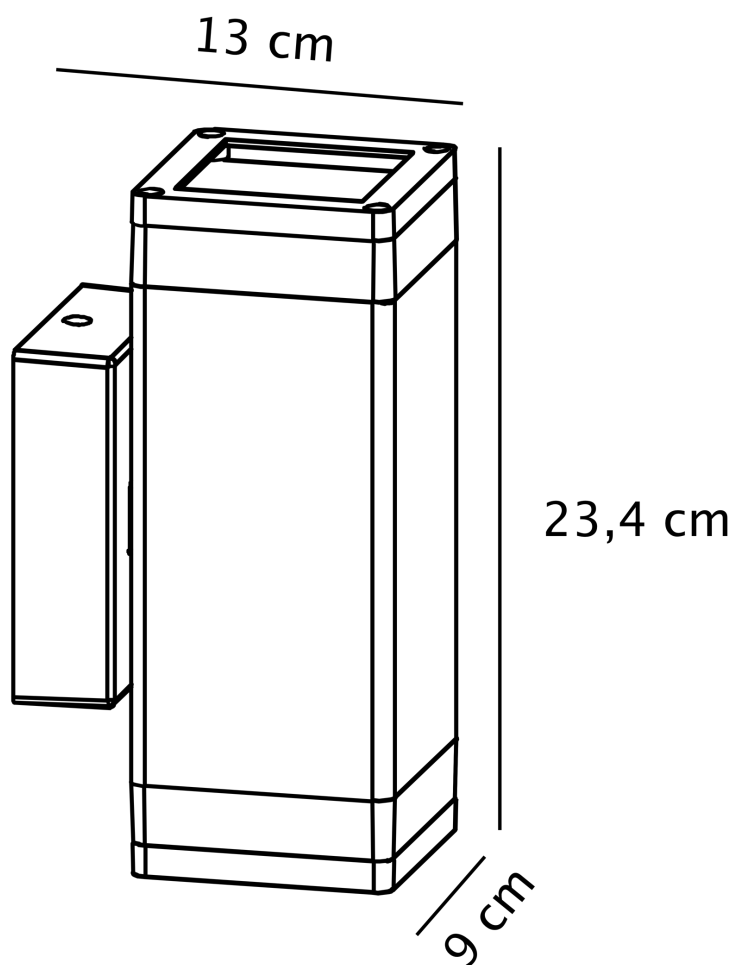

Nordlux - Elm - 45331003 - Black Clear Glass 2 Light IP44 Outdoor Wall Washer Light