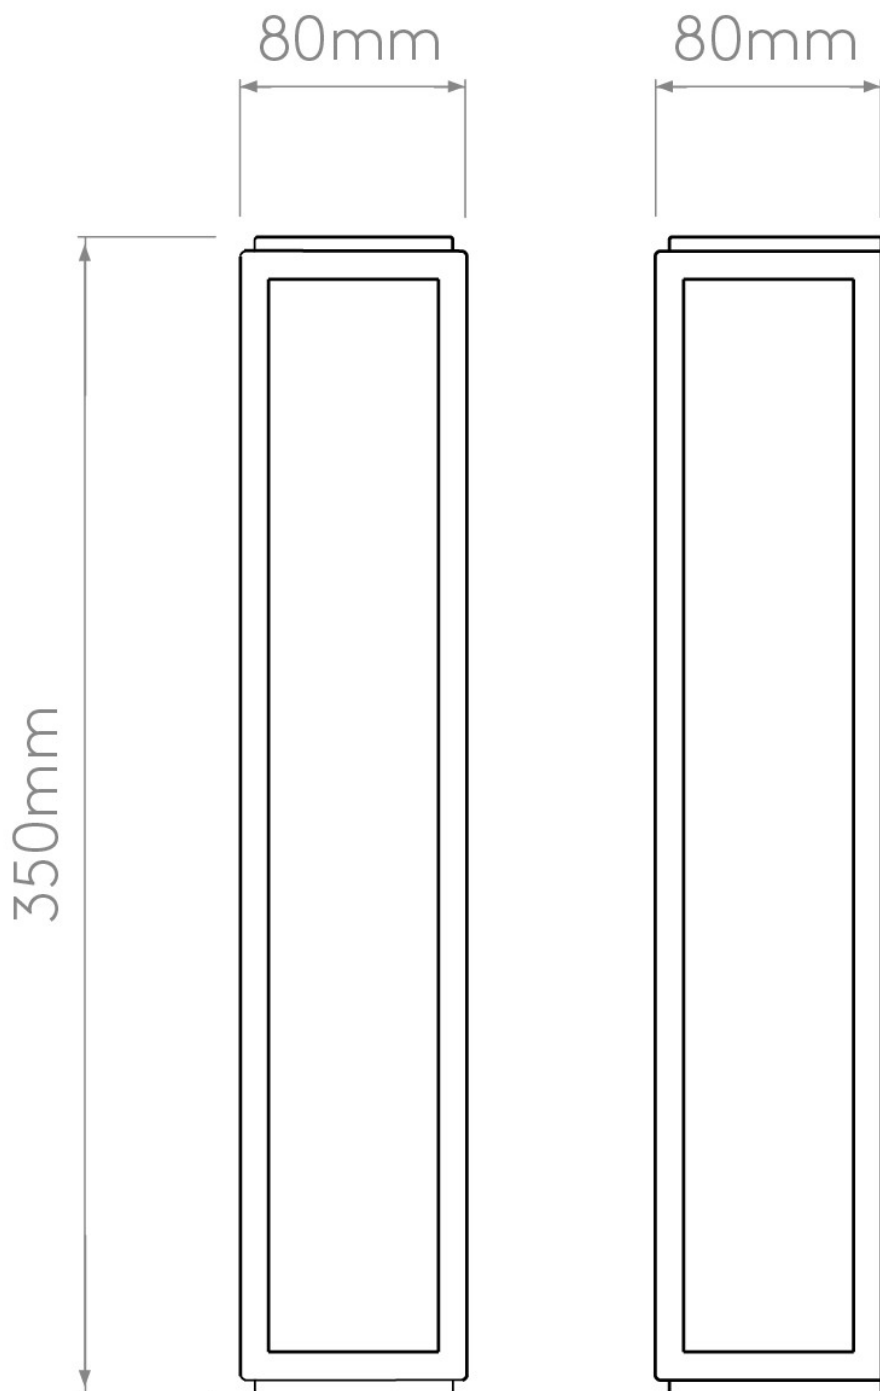

Astro Lighting - Salerno 1178009 - IP44 Textured Black Wall Light

Please note that some dimensions may vary slightly due to manufacturing tolerances, this includes cable entry and fixing holes

CONTACT