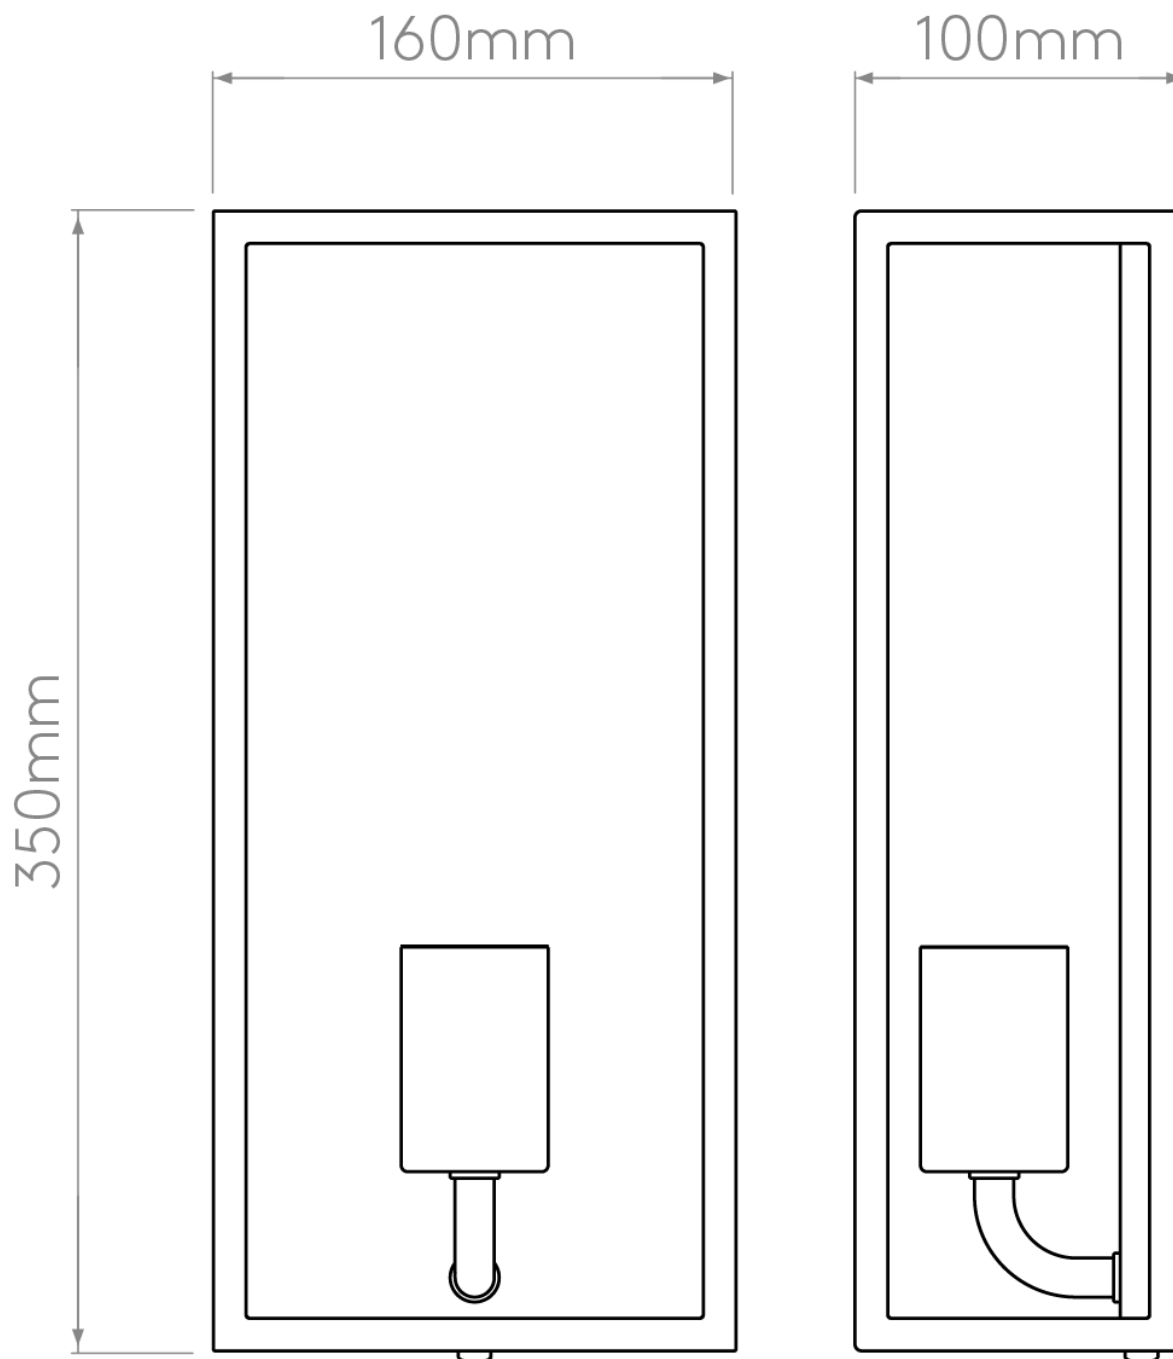

Astro Lighting - Messina 160 II 1183031 - IP44 Textured Black Wall Light

CONTACT