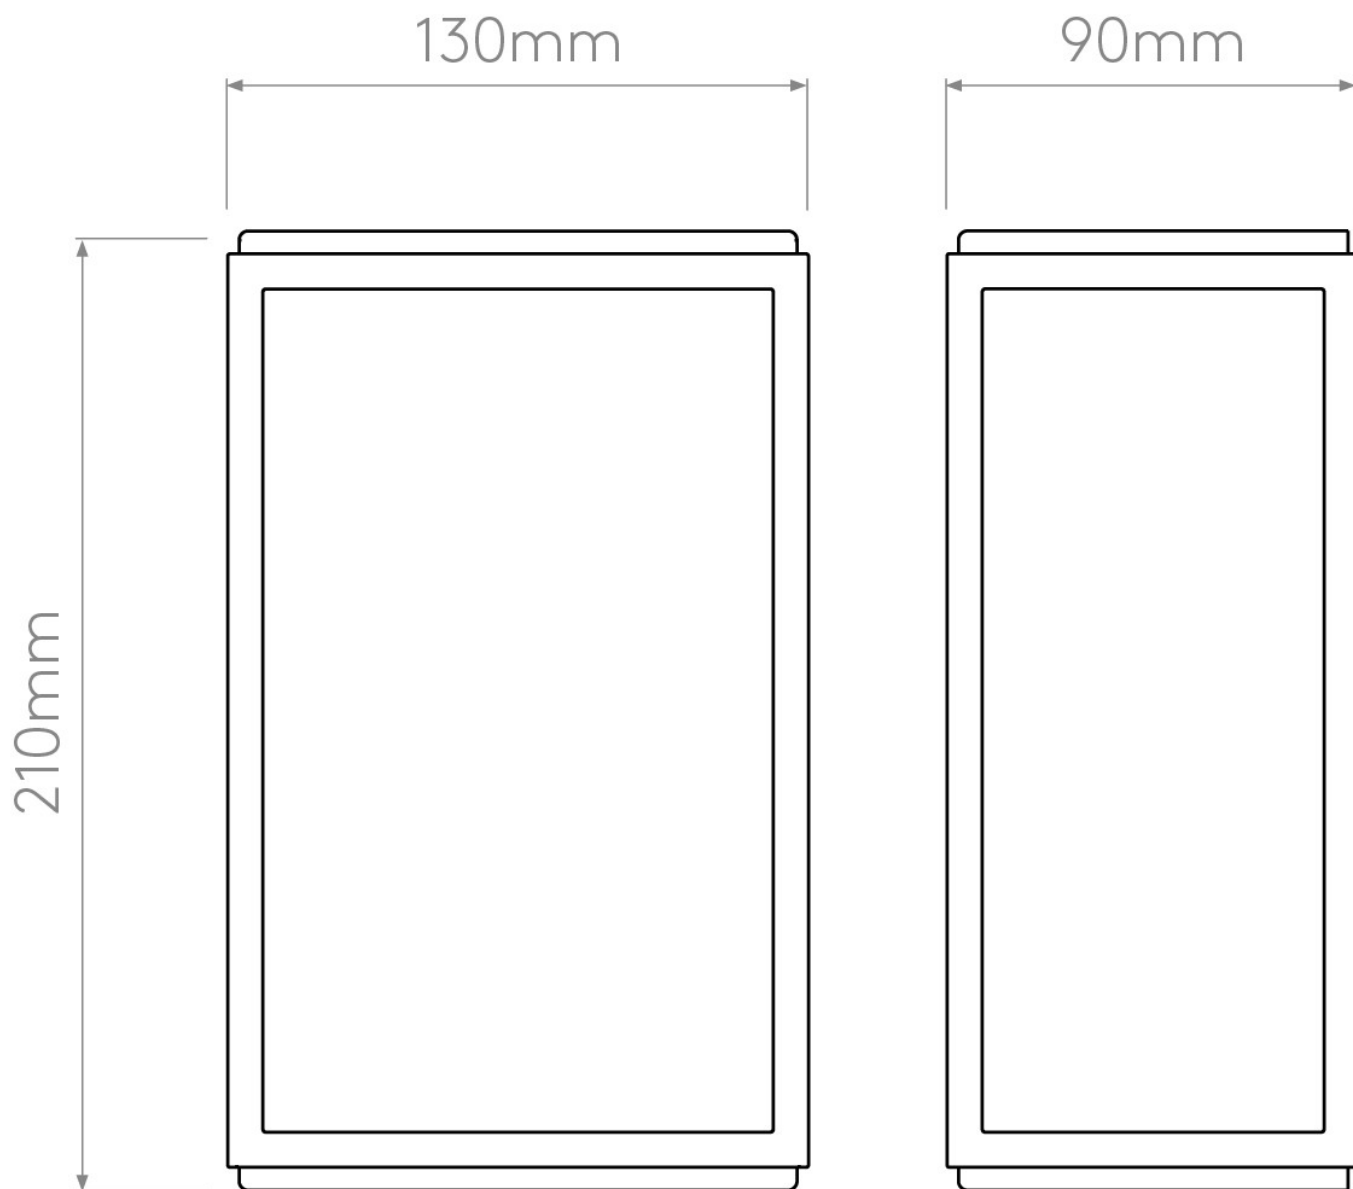

Astro Lighting - Homefield 130 1095040 - IP44 Textured Black Wall Light