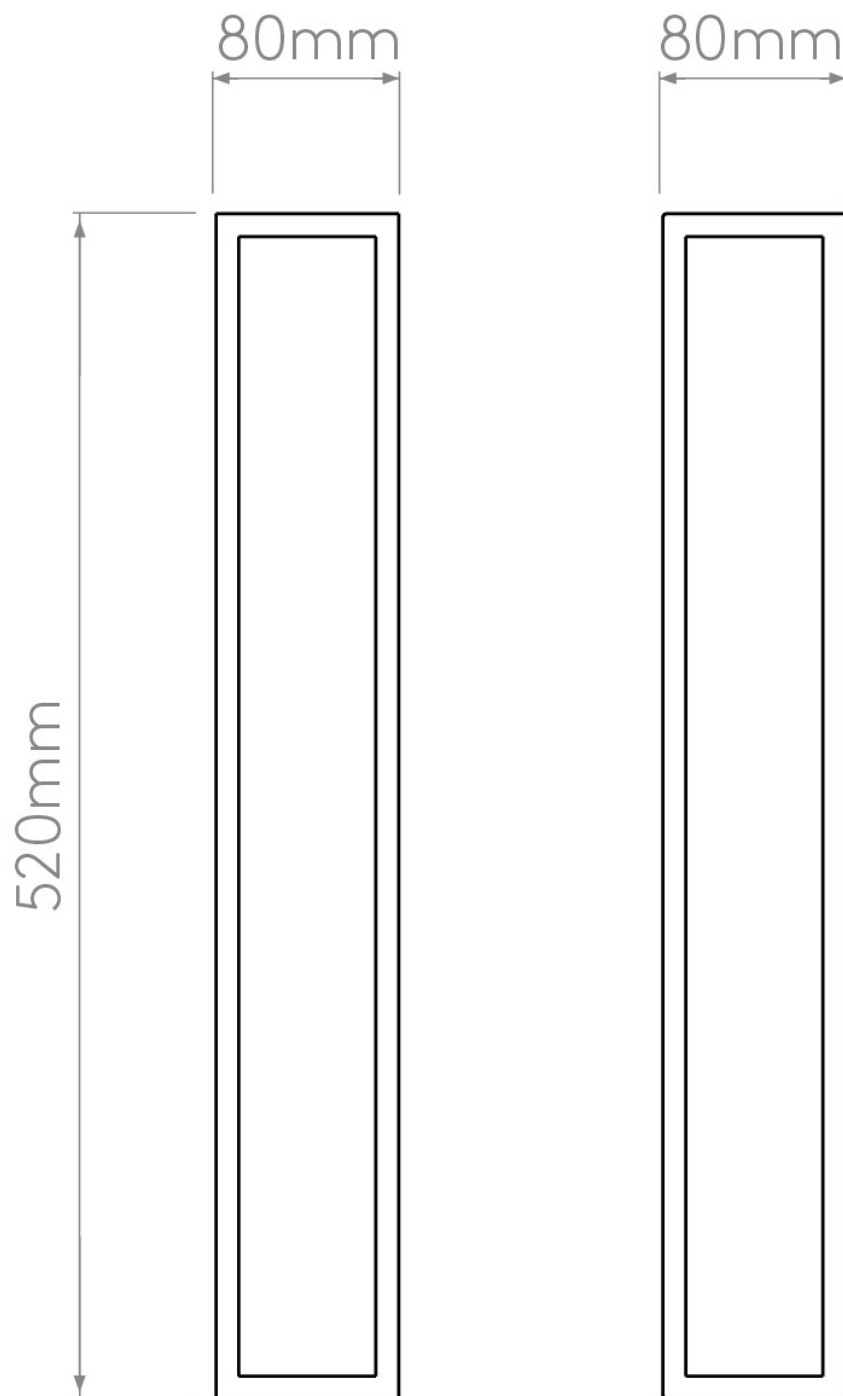

Astro Lighting - Salerno 520 1178010 - IP44 Textured Black Wall Light

CONTACT