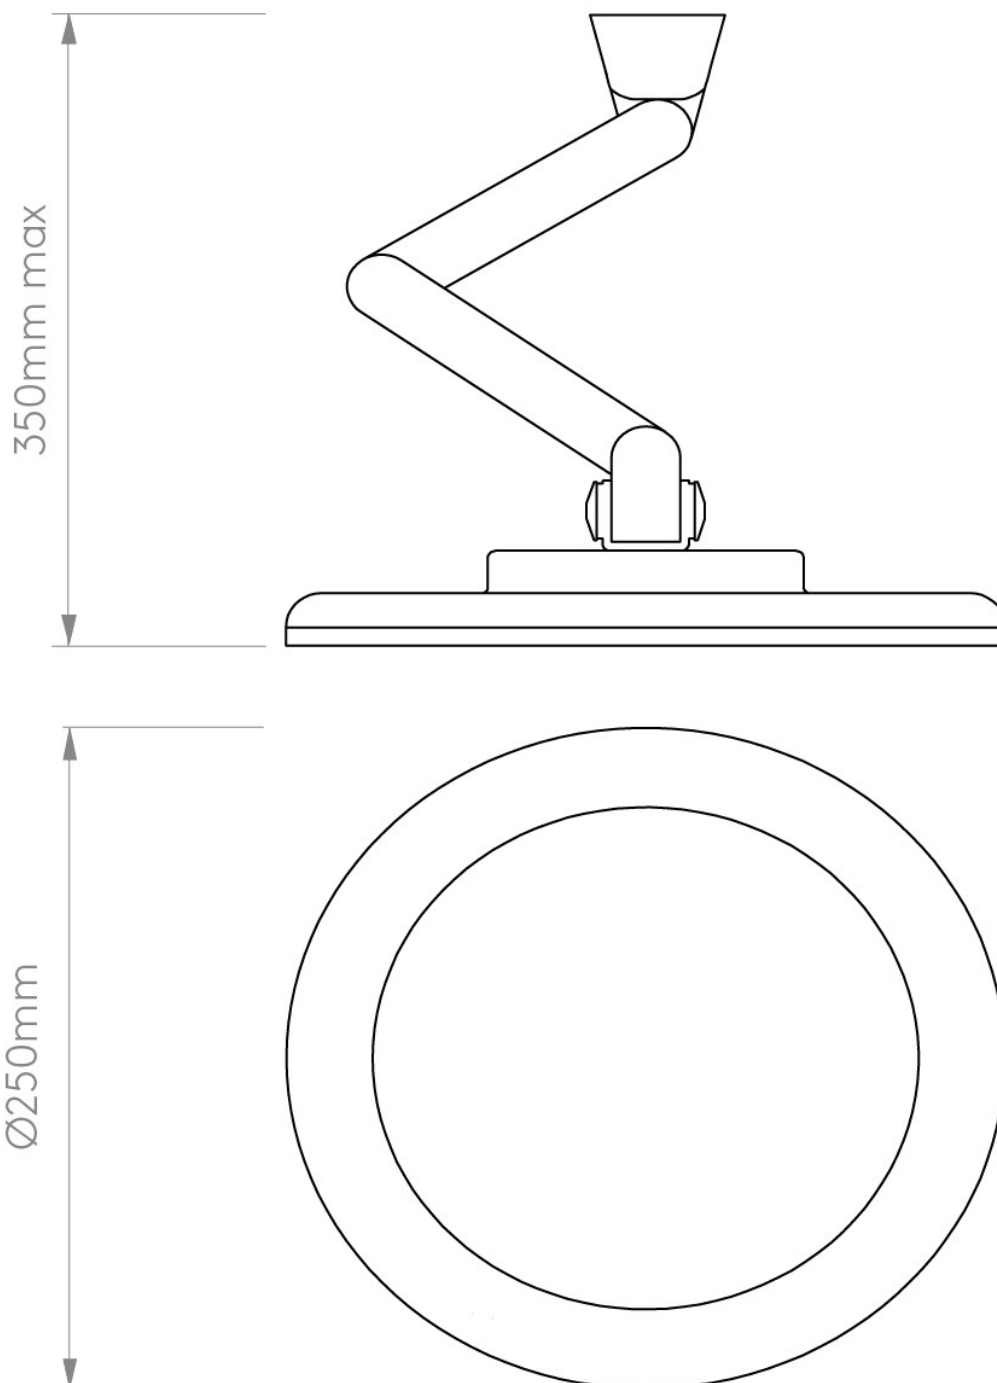

Astro Lighting - Niimi Round LED 1163008 - IP44 Polished Chrome Magnifying Mirror

CONTACT