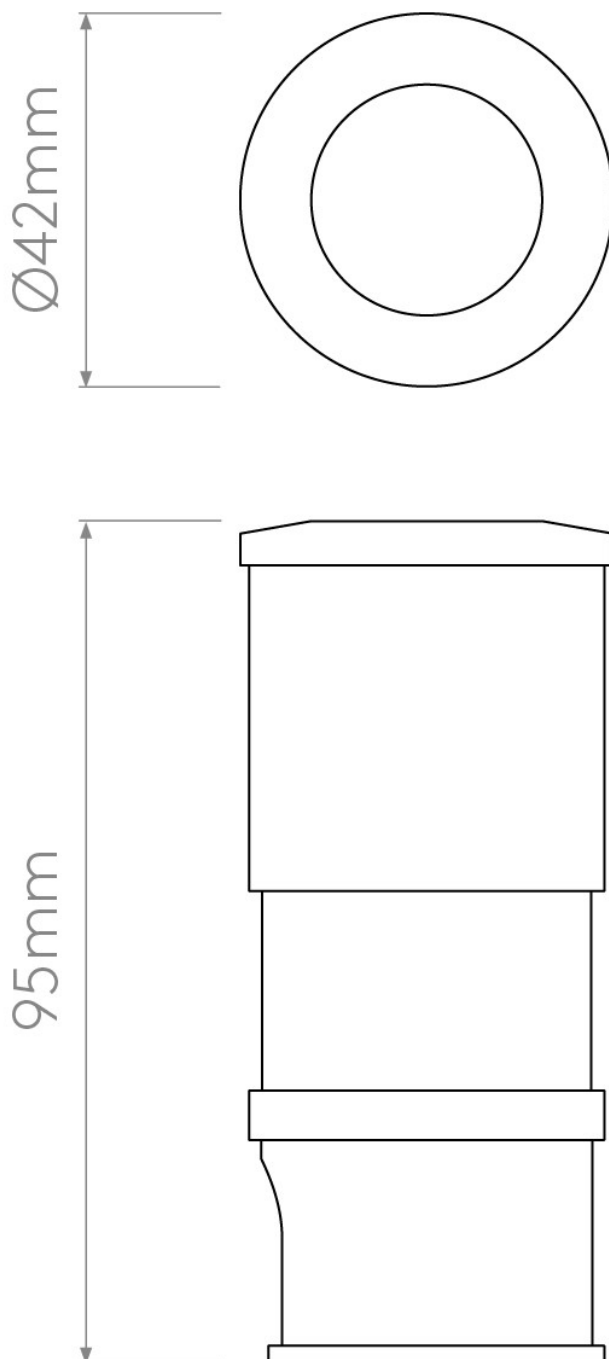

Astro Lighting - Terra 42 LED 1201007 - IP67 Anodised Aluminium Ground Light

CONTACT