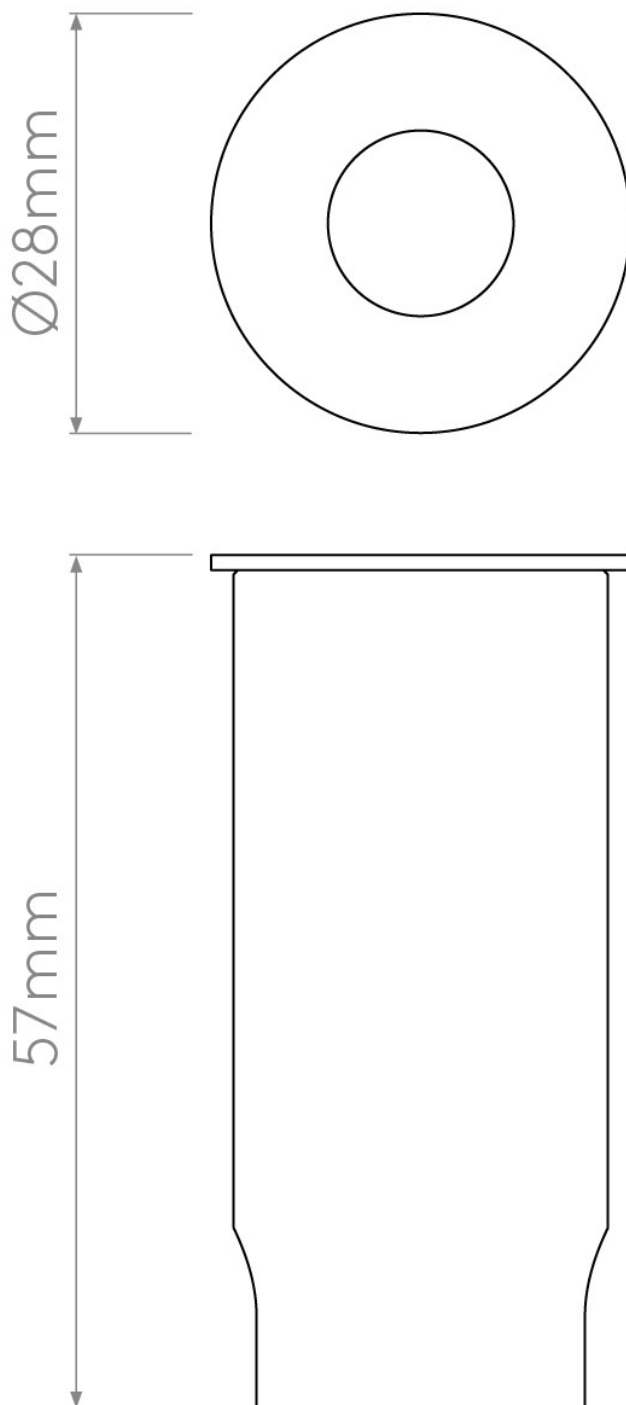

Astro Lighting - Terra Round 28 LED 1201005 - IP65 Brushed Stainless Steel Ground Light

CONTACT