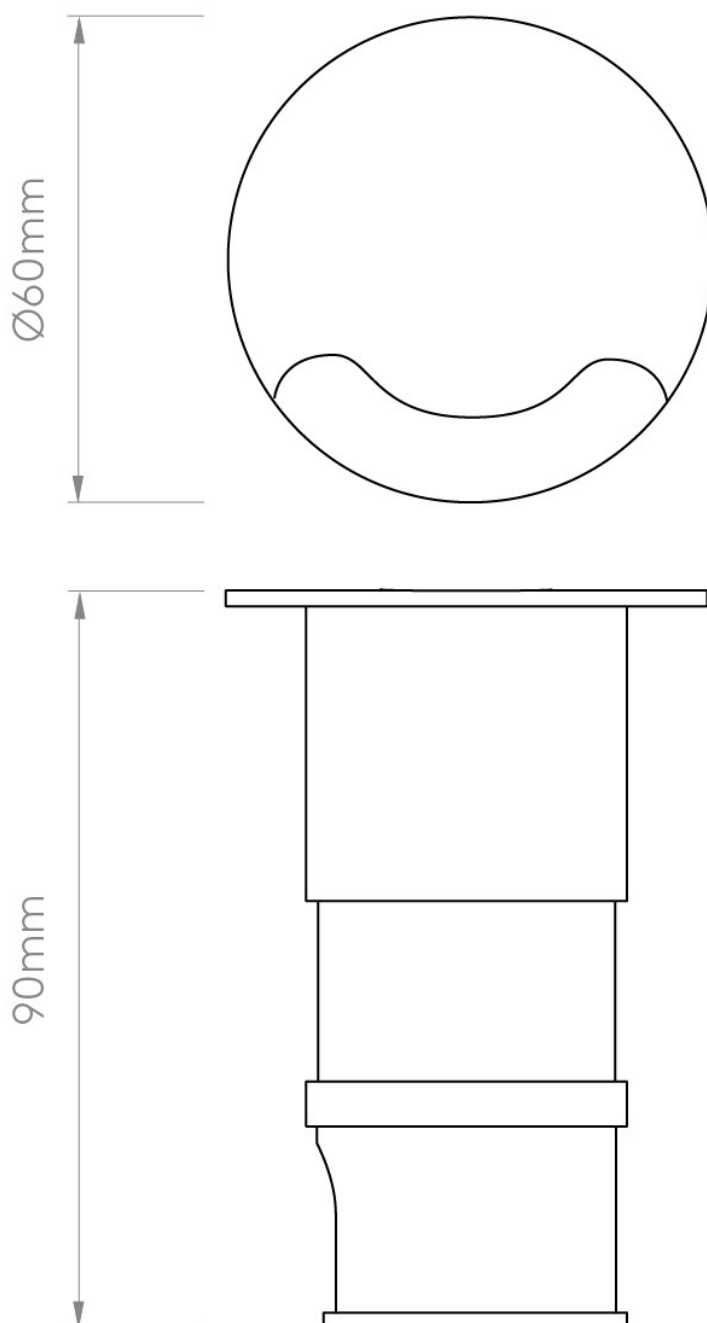

Astro Lighting - Beam One LED 1202004 - IP67 Matt Painted Silver Marker Light

CONTACT