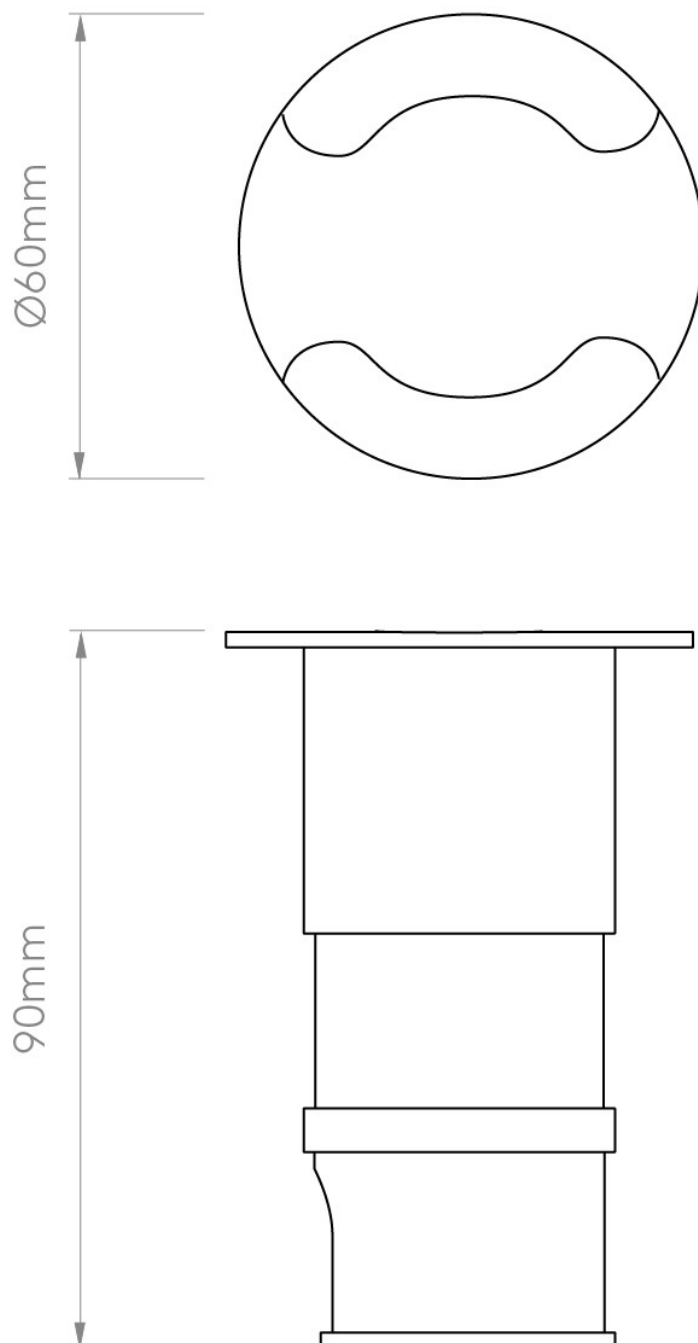

Astro Lighting - Beam Two LED 1202005 - IP67 Matt Painted Silver Marker Light