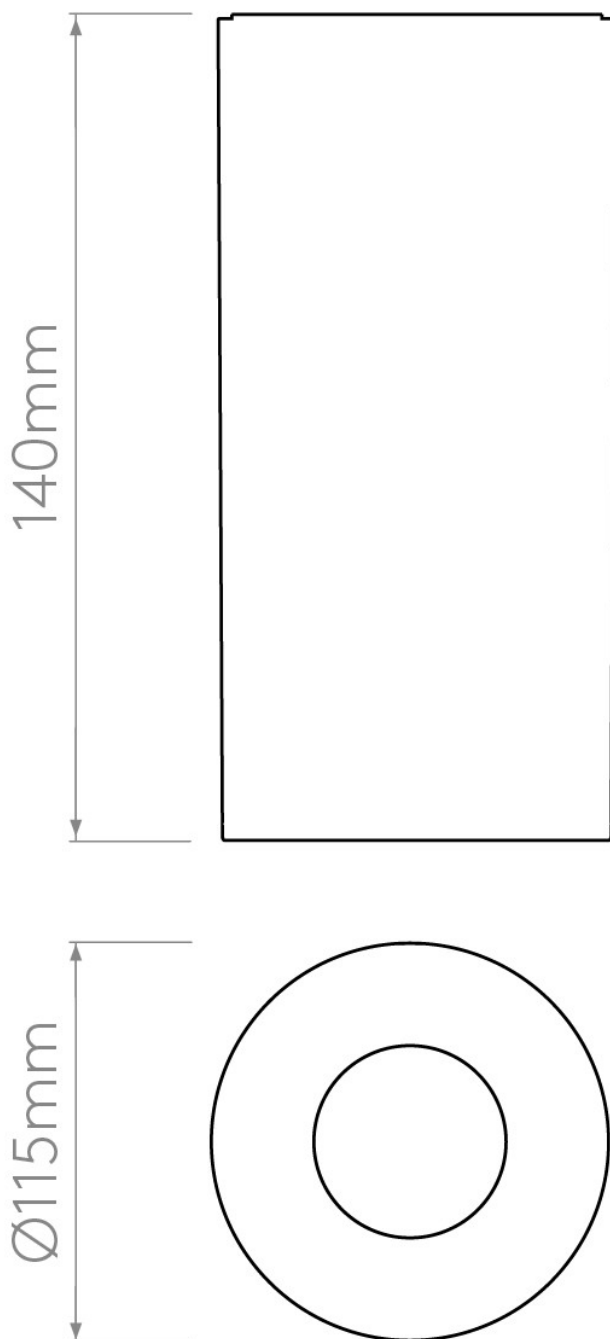

Astro Lighting - Kos Round 140 LED 1326068 - IP65 Textured Black Surface Mounted Downlight