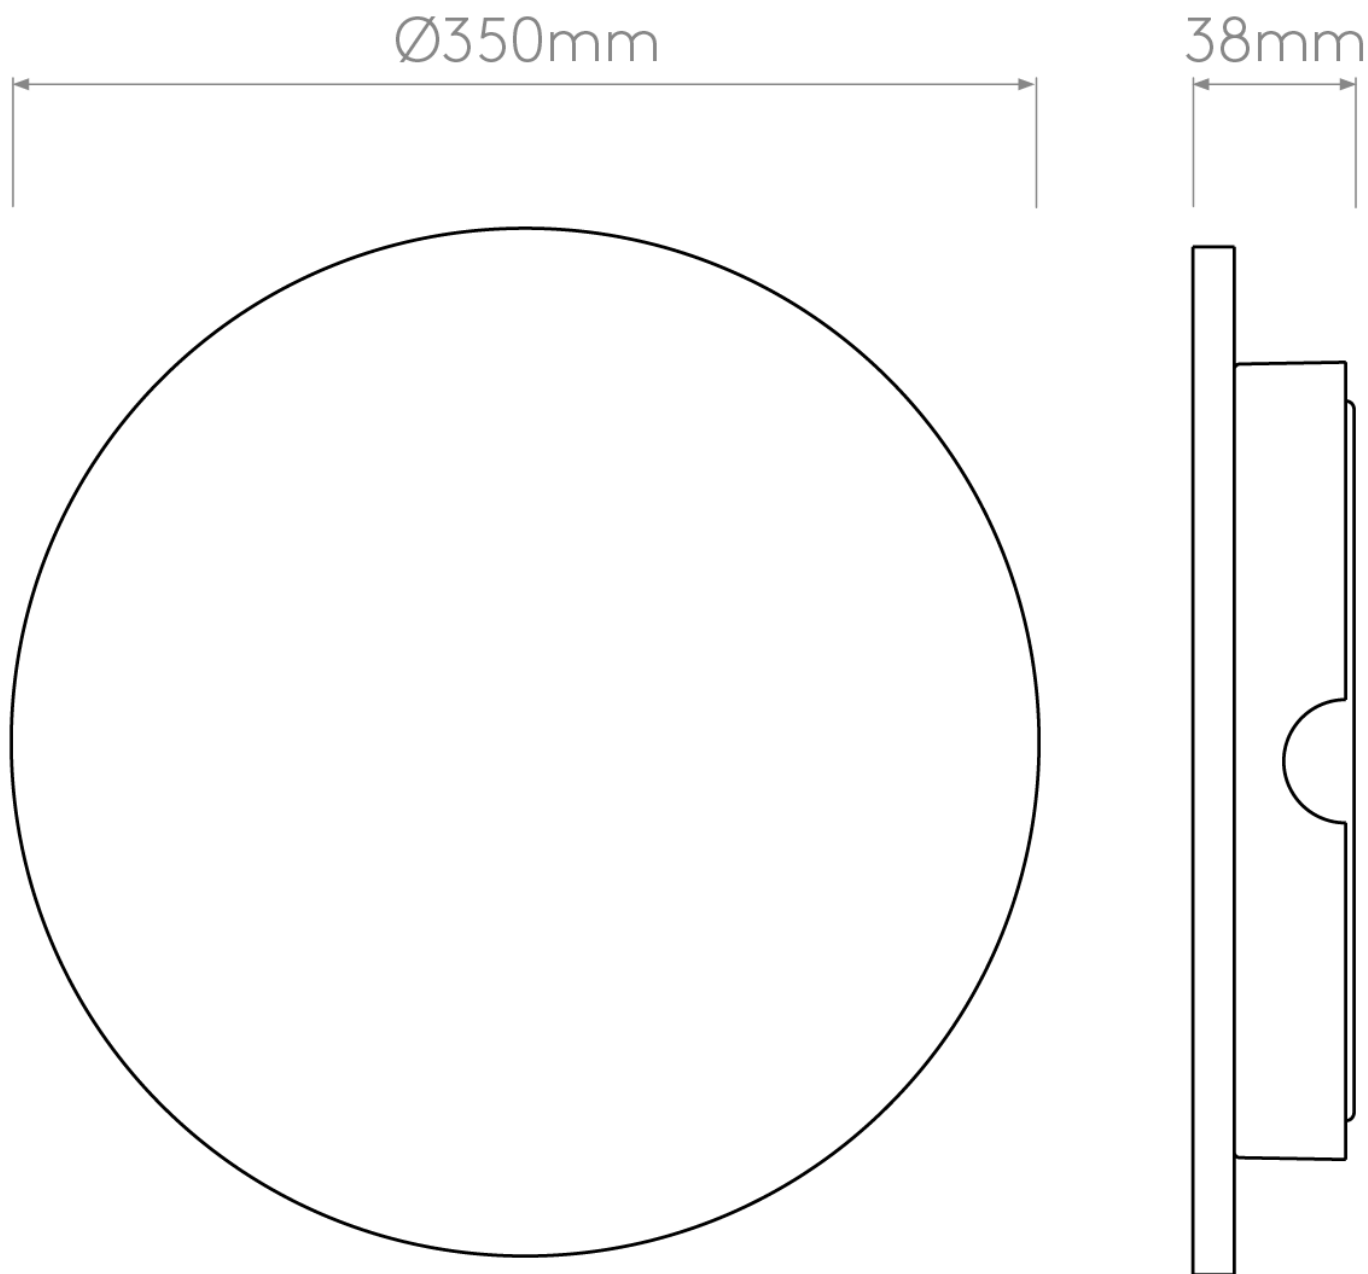

Astro Lighting - Eclipse Round 350 LED 3000K 1333026 - Plaster Wall Light