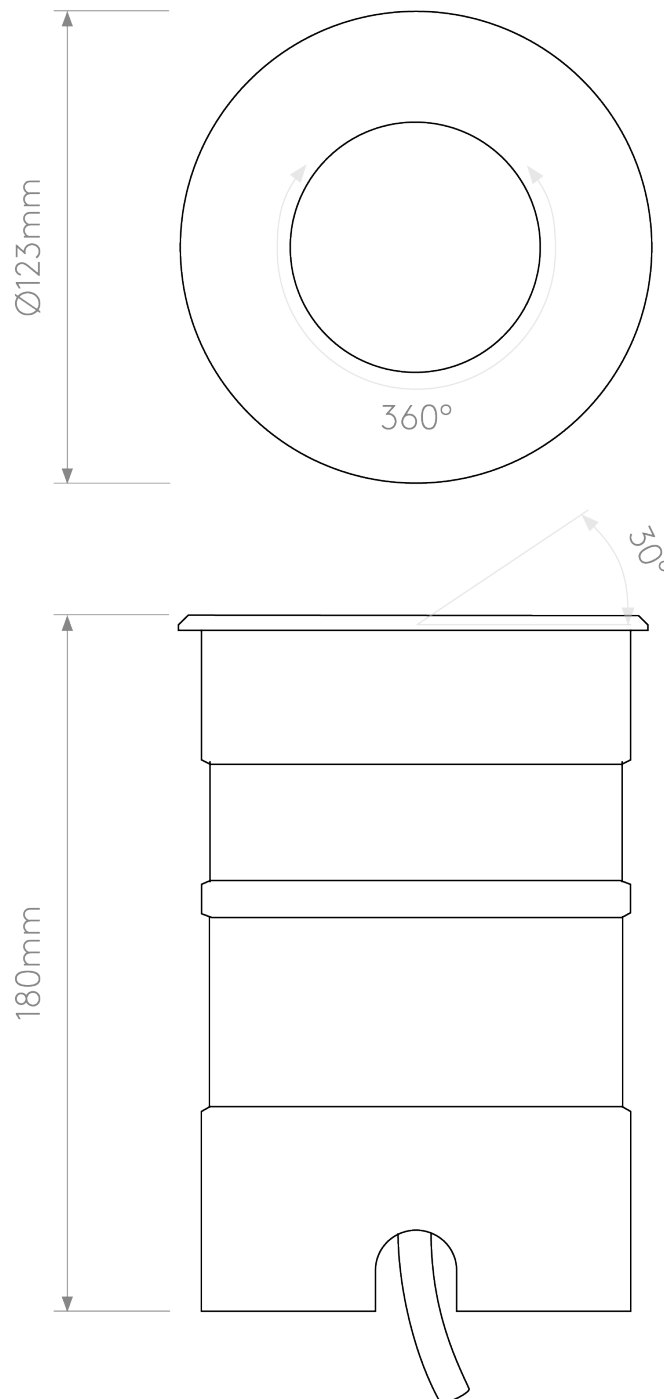

Astro Lighting - Cromarty 120 LED 1378004 - Coastal IP67 Brushed Stainless Steel Ground Light

CONTACT