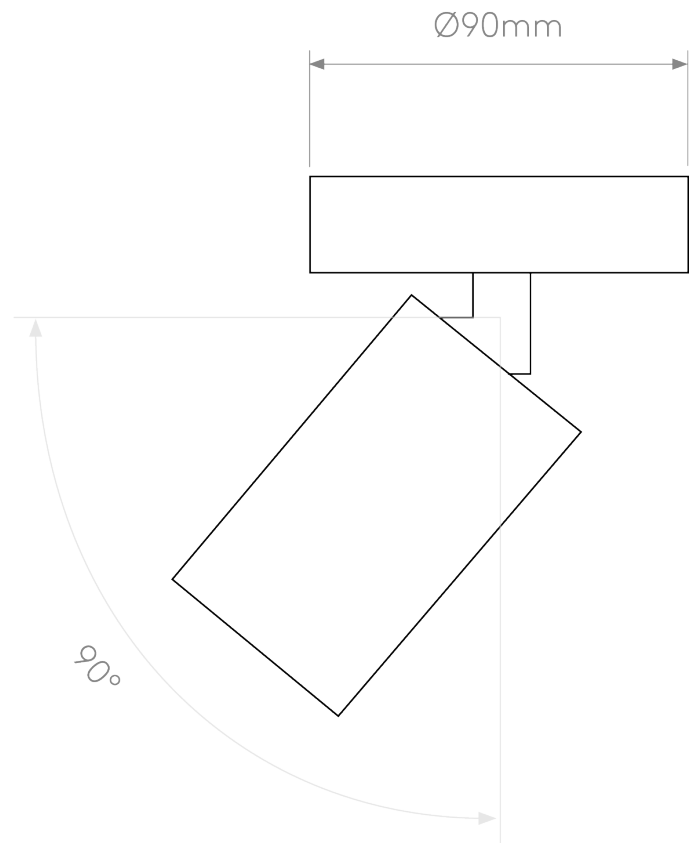

Astro Lighting - Can 50 Single 1396024 - Matt White Spotlight

CONTACT