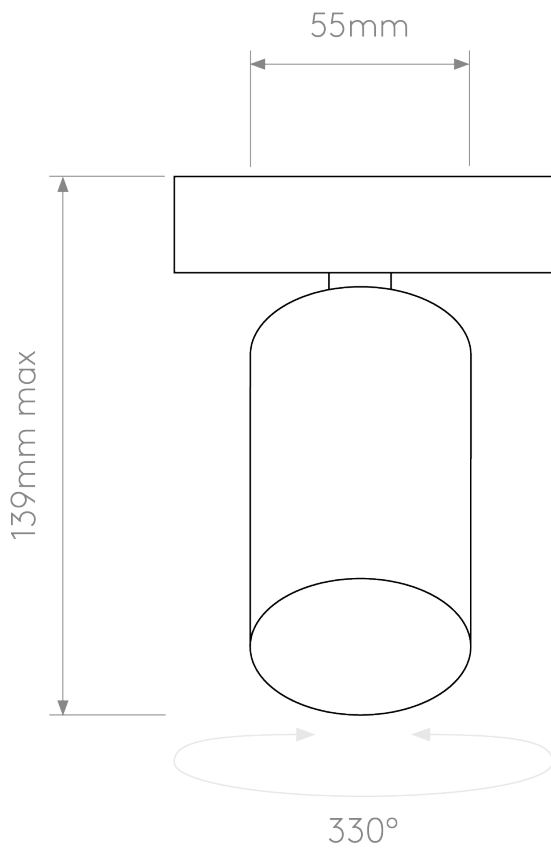

Astro Lighting - Can 50 Single 1396024 - Matt White Spotlight

CONTACT