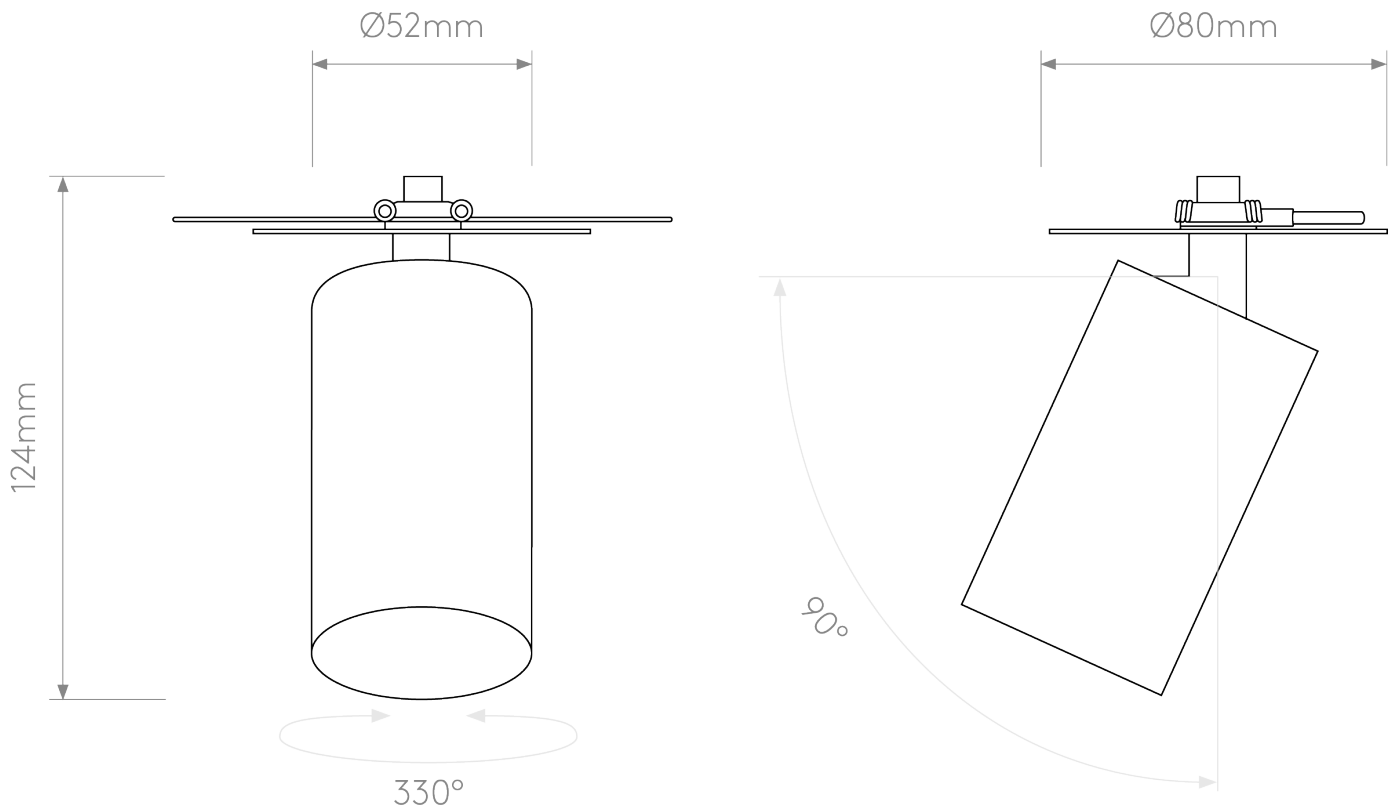

Astro Lighting - Can 50 Recessed 1396029 - Matt Black Spotlight

**CONTACT**