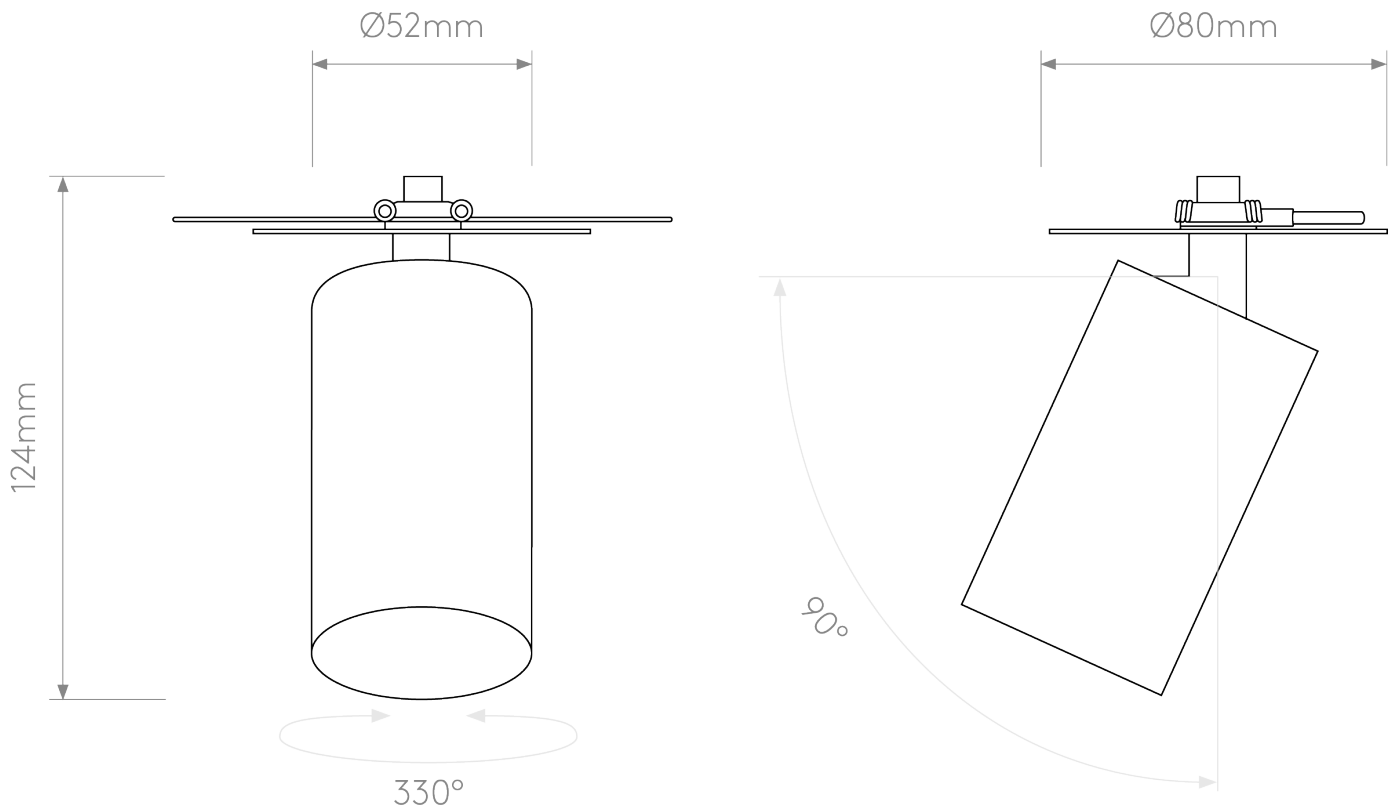

Astro Lighting - Can 50 Recessed 1396028 - Matt White Spotlight

CONTACT