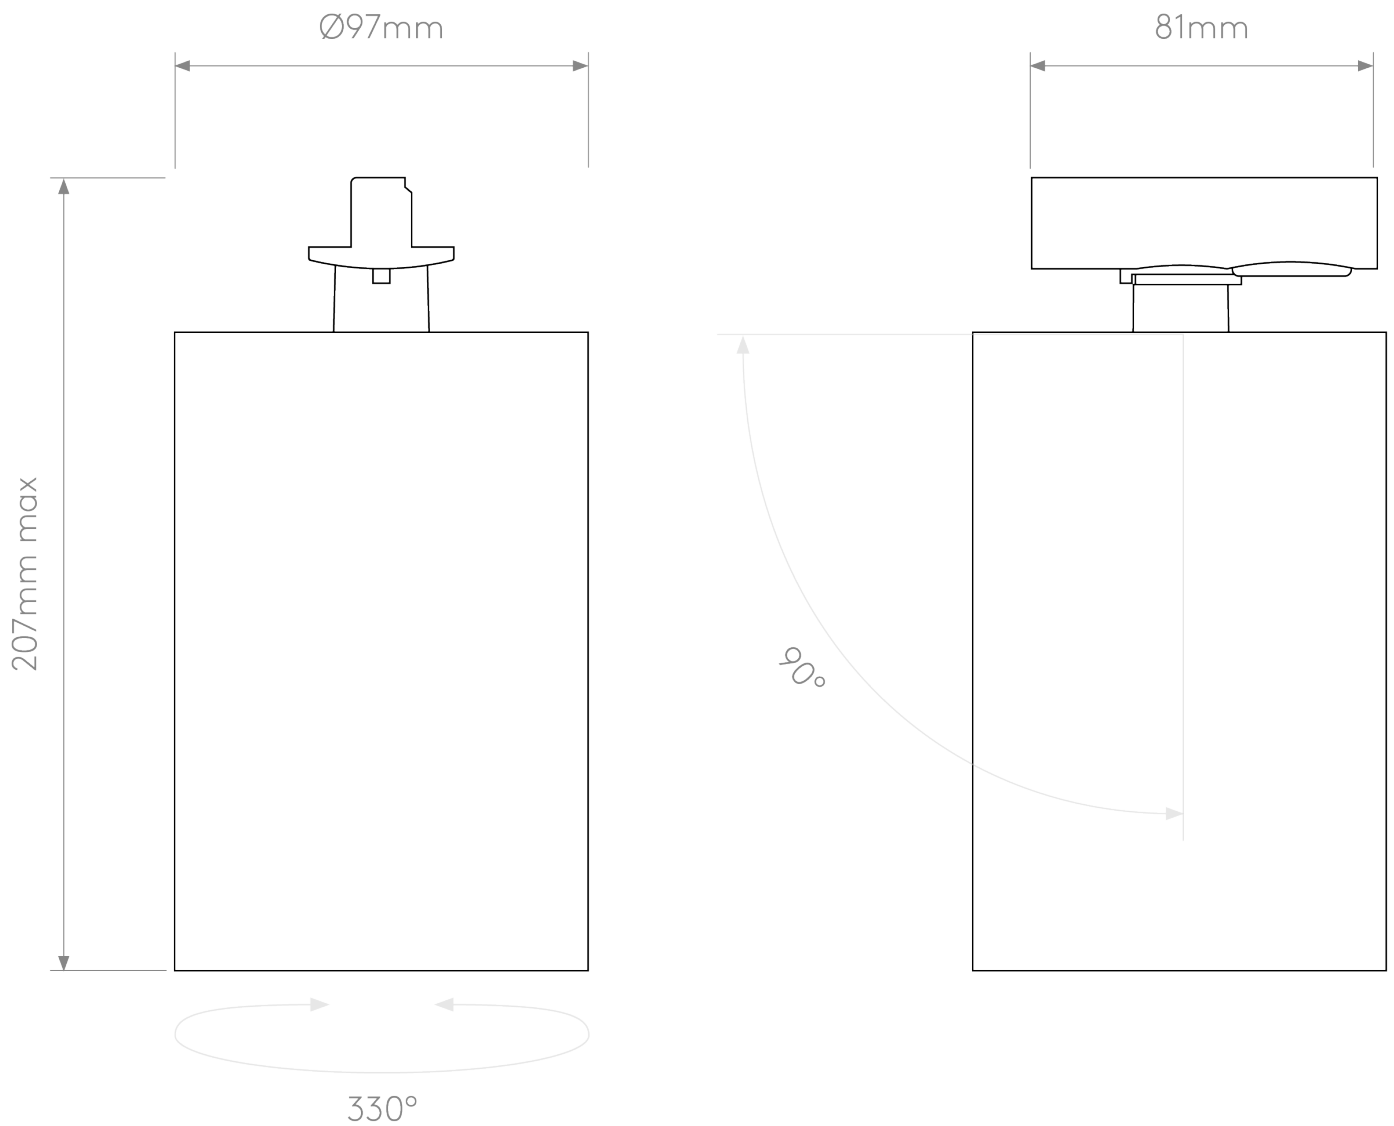

Astro Lighting - Can 100 Track Spot Head 1396034 - Matt White

CONTACT