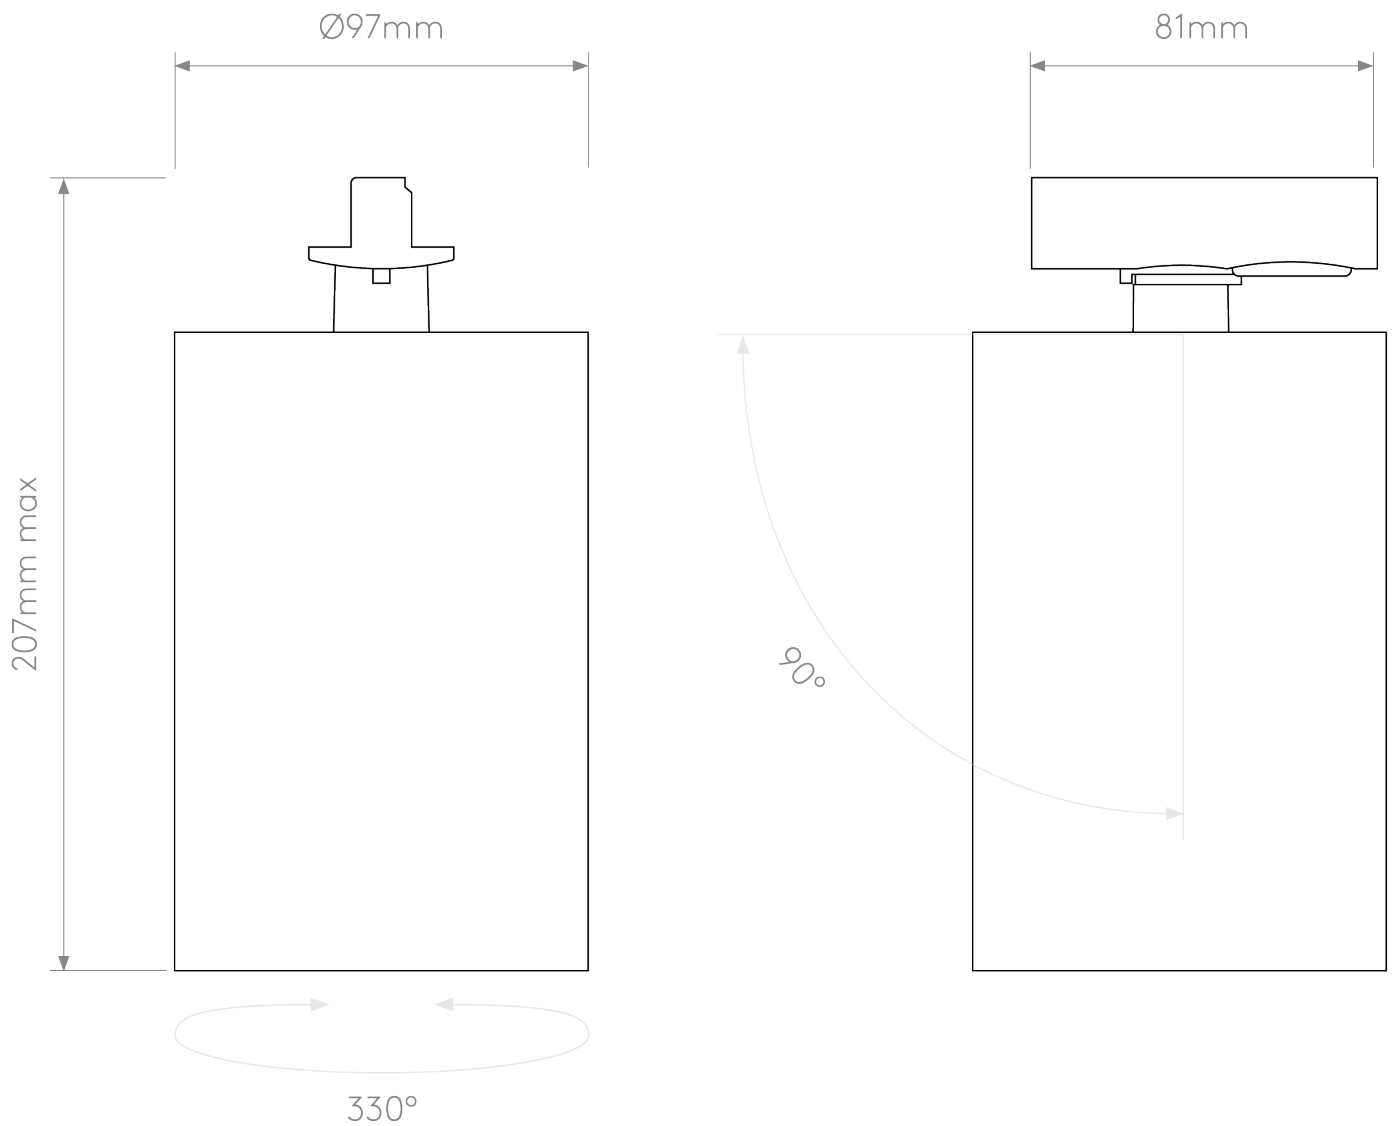

Astro Lighting - Can 100 Track Spot Head 1396035 - Matt Black

CONTACT