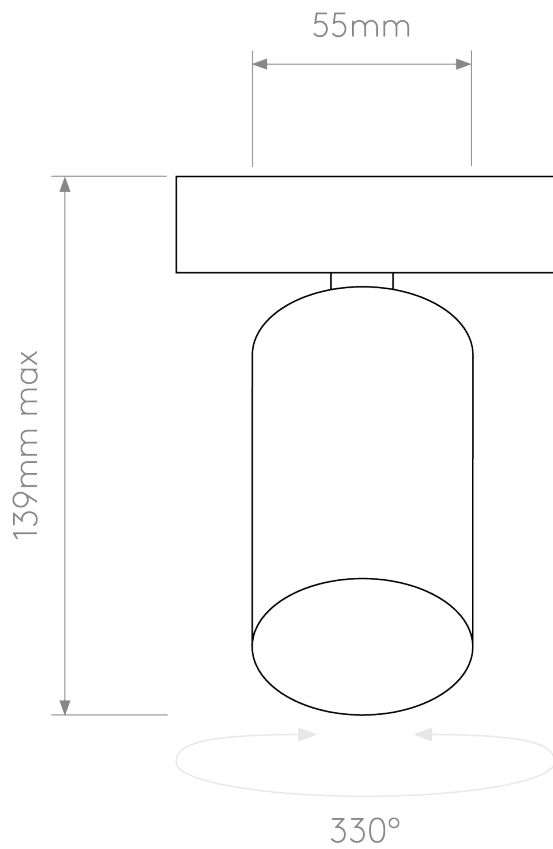

Astro Lighting - Can 50 Single 1396025 - Matt Black Spotlight

CONTACT