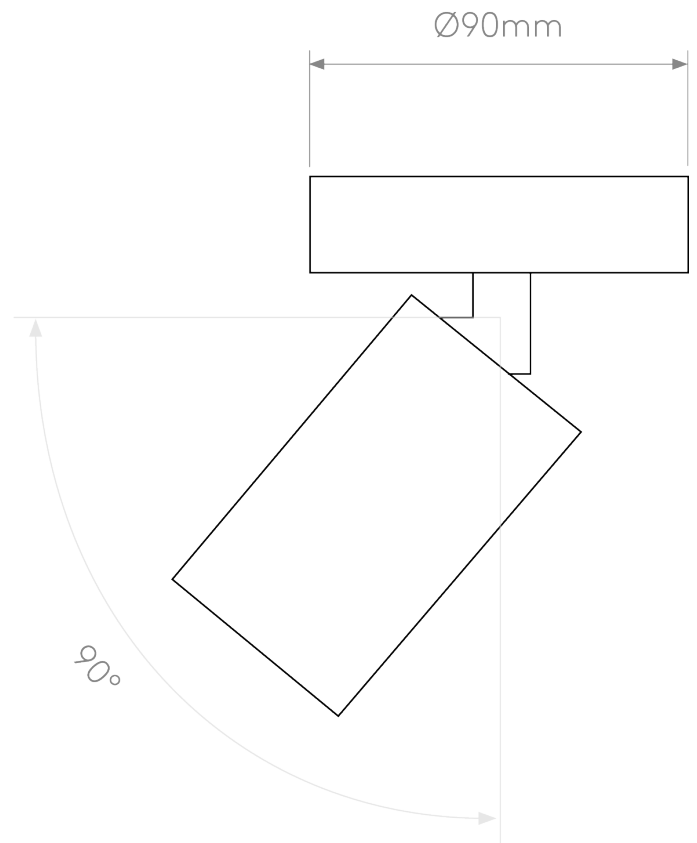

Astro Lighting - Can 50 Single 1396025 - Matt Black Spotlight

CONTACT