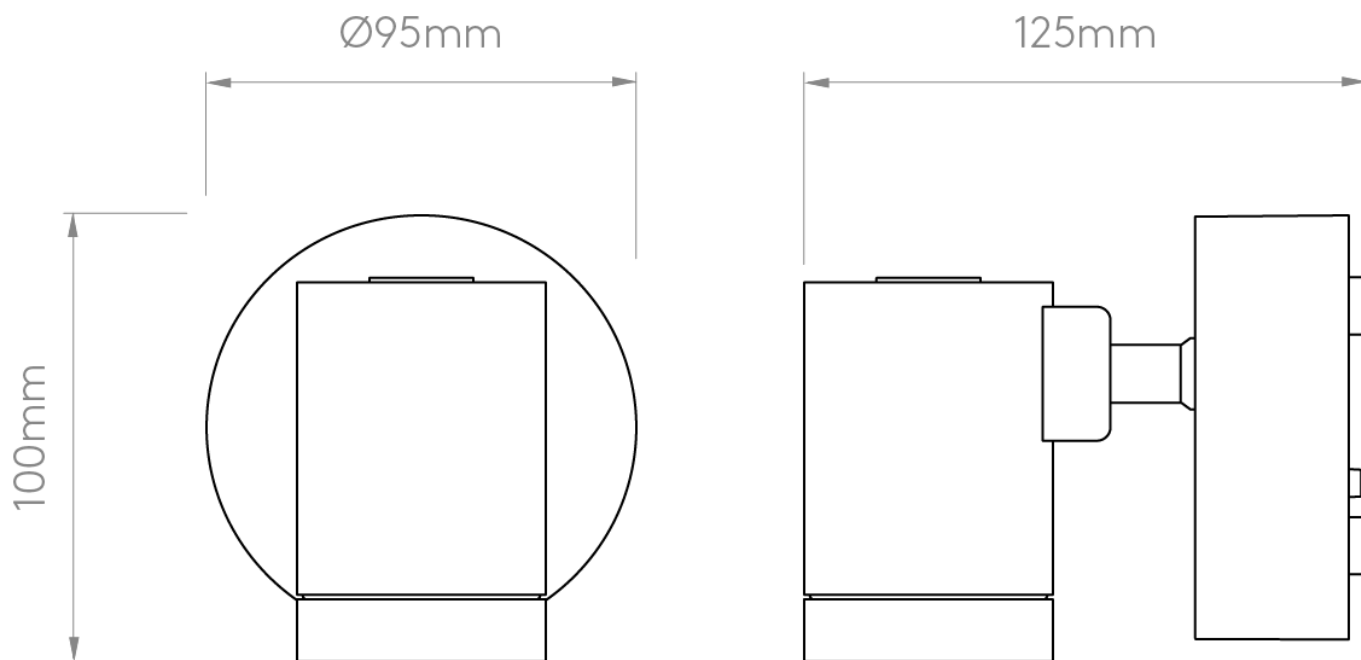

Astro Lighting - Bayville Single Spot 1401015 - IP65 Textured Black Wall Light

CONTACT