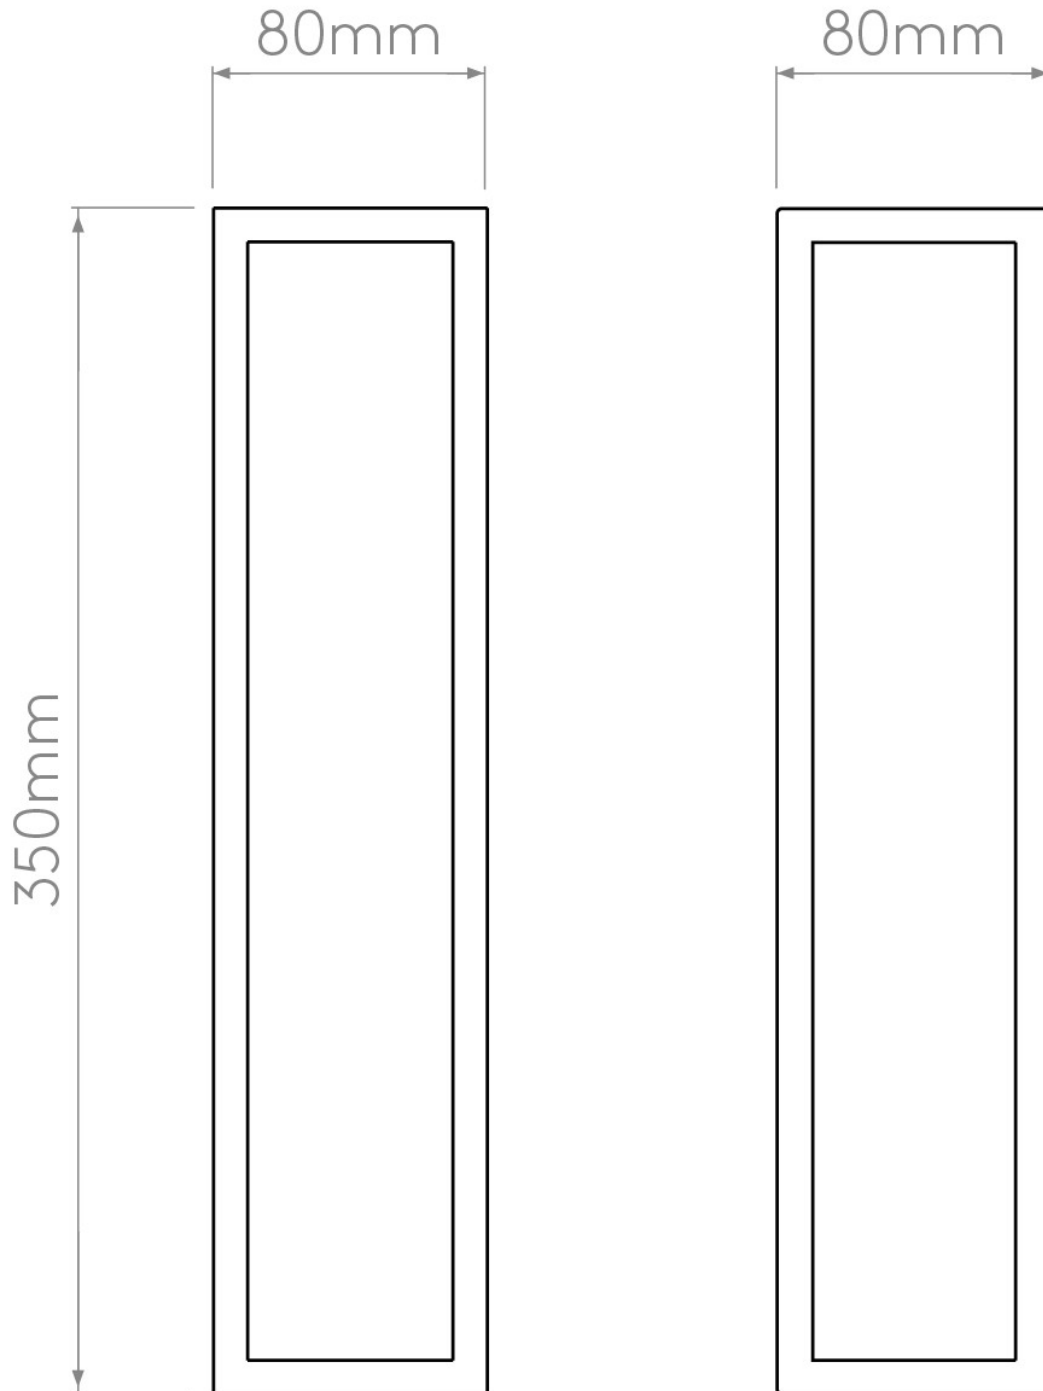

Astro Lighting - Harvard Wall 1402017 - IP44 Textured Black Wall Light

CONTACT