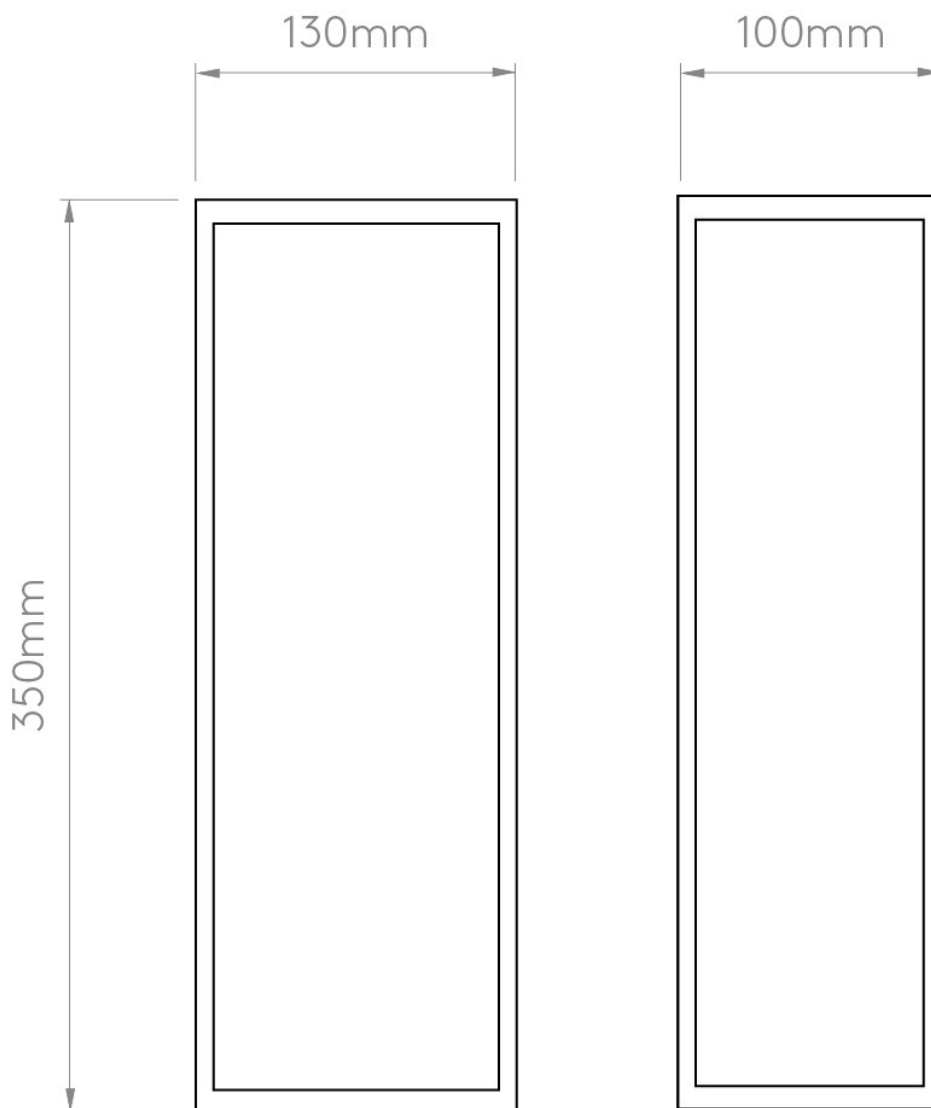

Astro Lighting - Messina 130 1183029 - IP44 Textured Black Wall Light

CONTACT