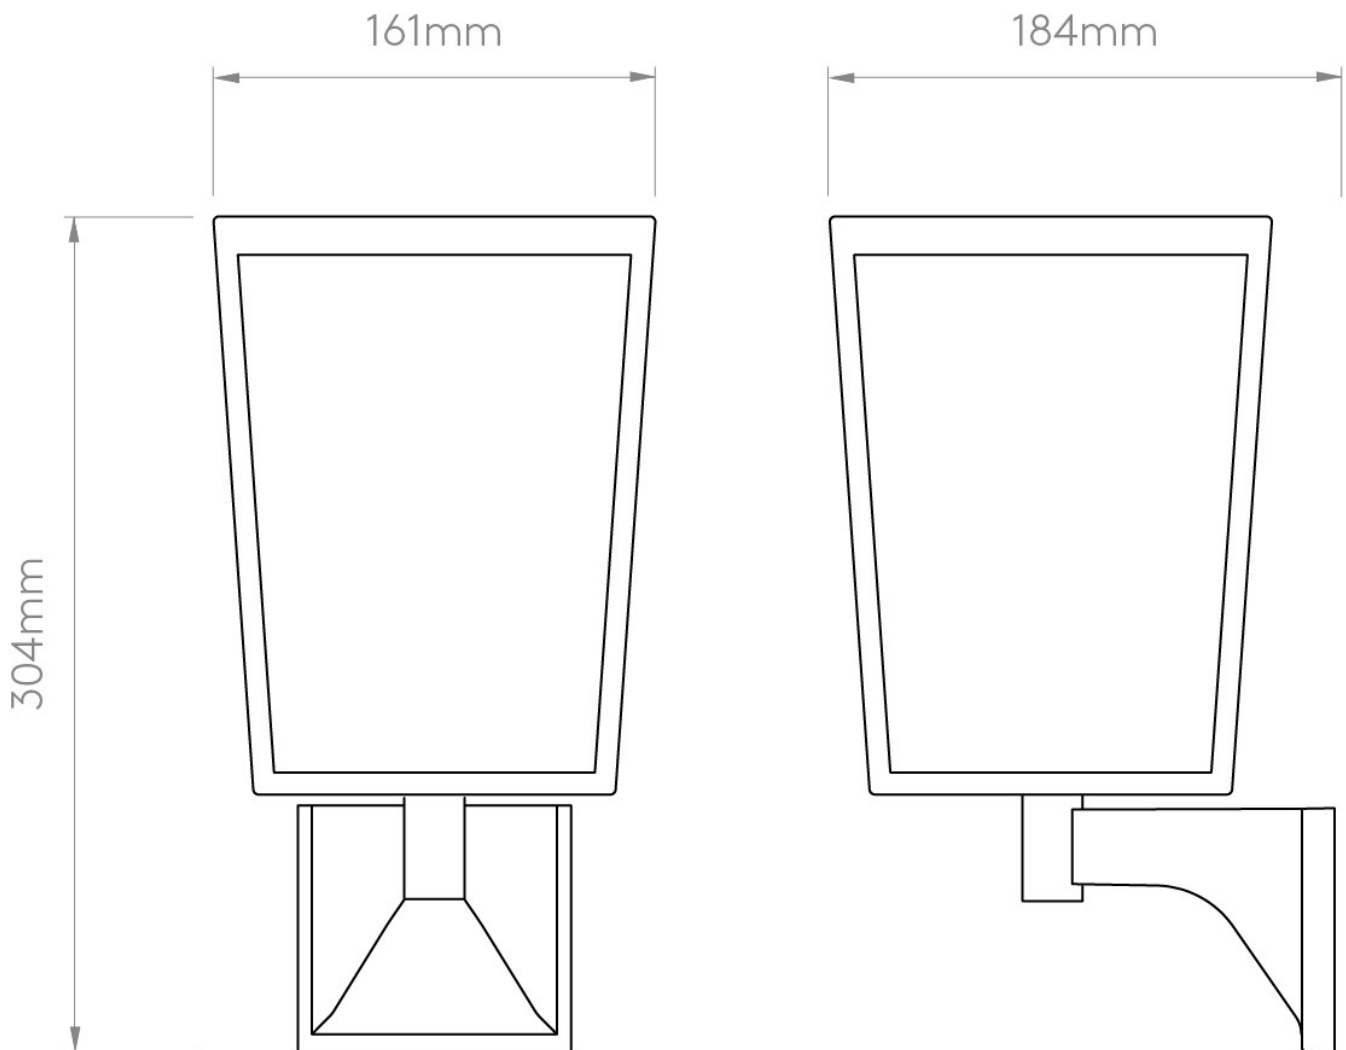

Astro Lighting - Farringdon 1366002 - IP44 Textured Black Wall Light