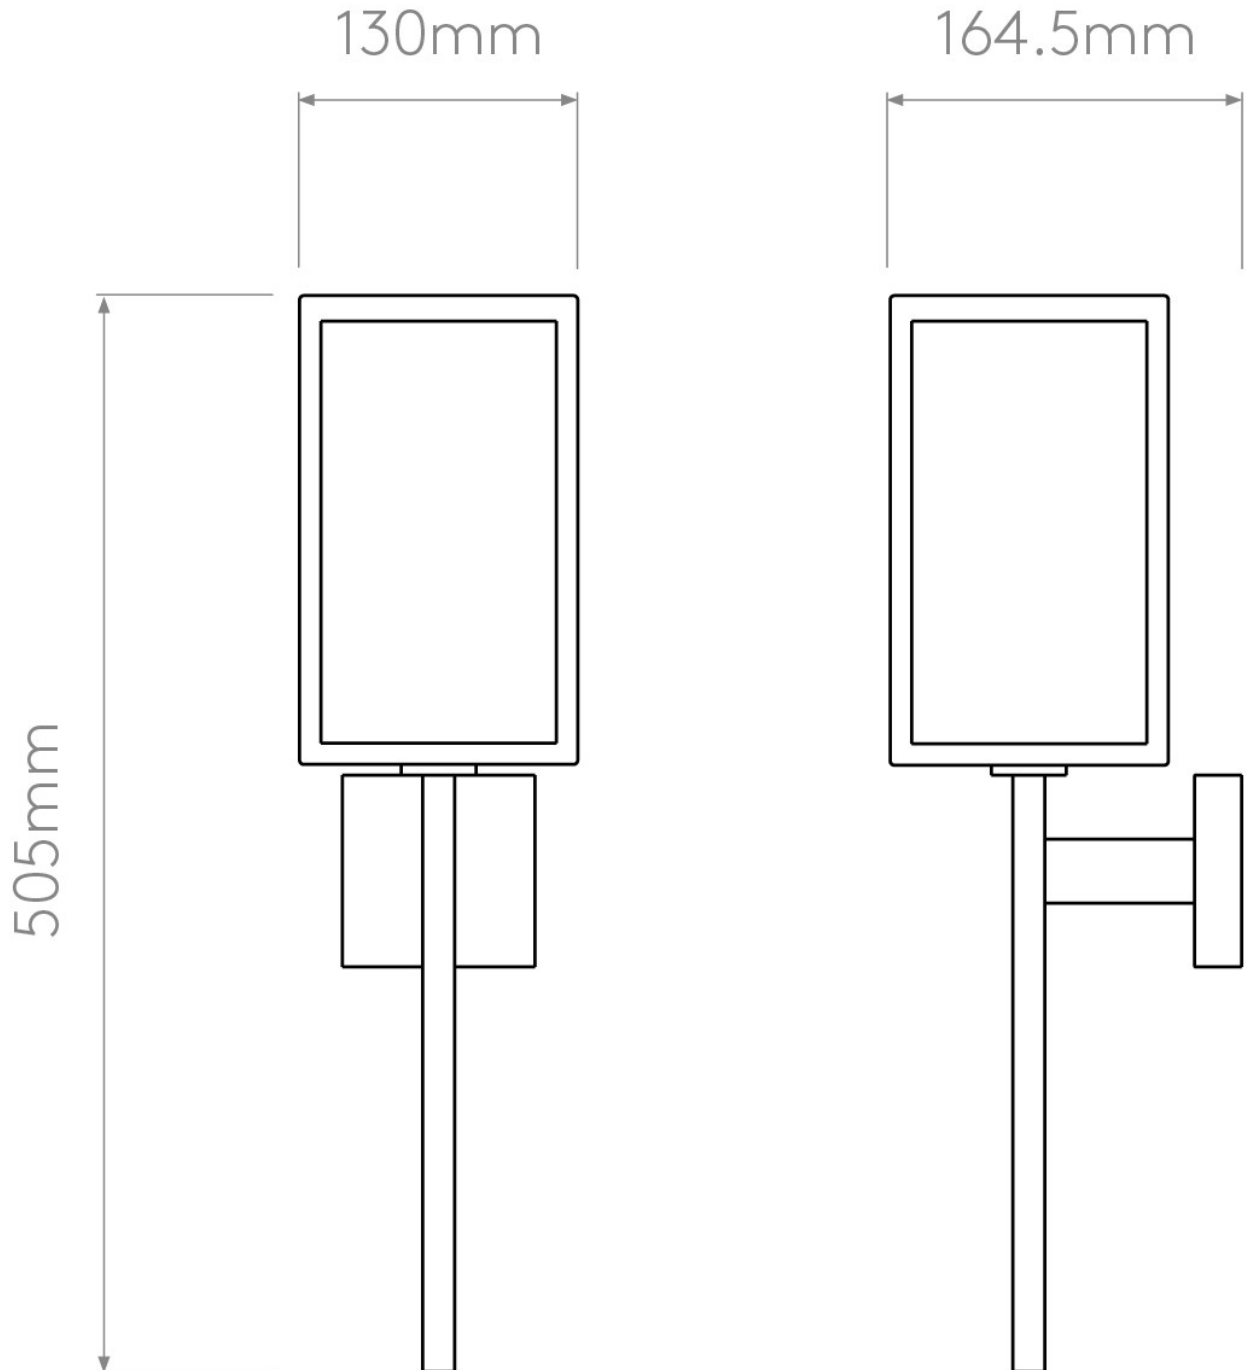

Astro Lighting - Coach 130 1369006 - IP44 Textured Black Wall Light

**CONTACT**