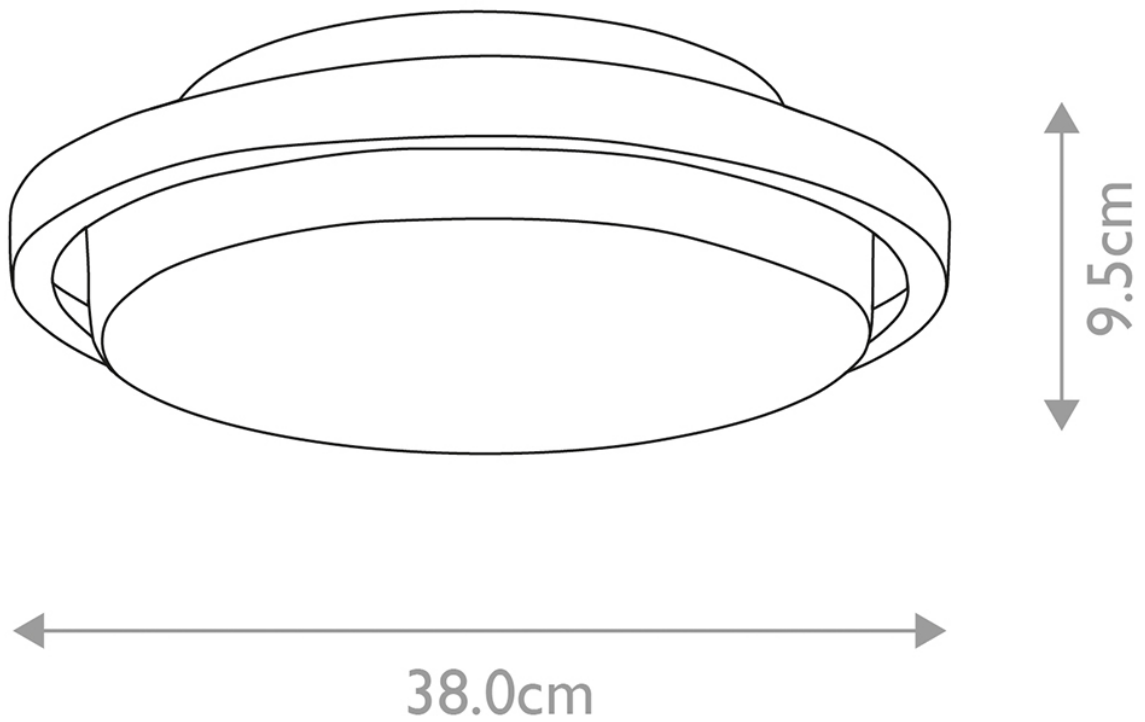

Elstead - BATH-RYDE-F Flush

CONTACT