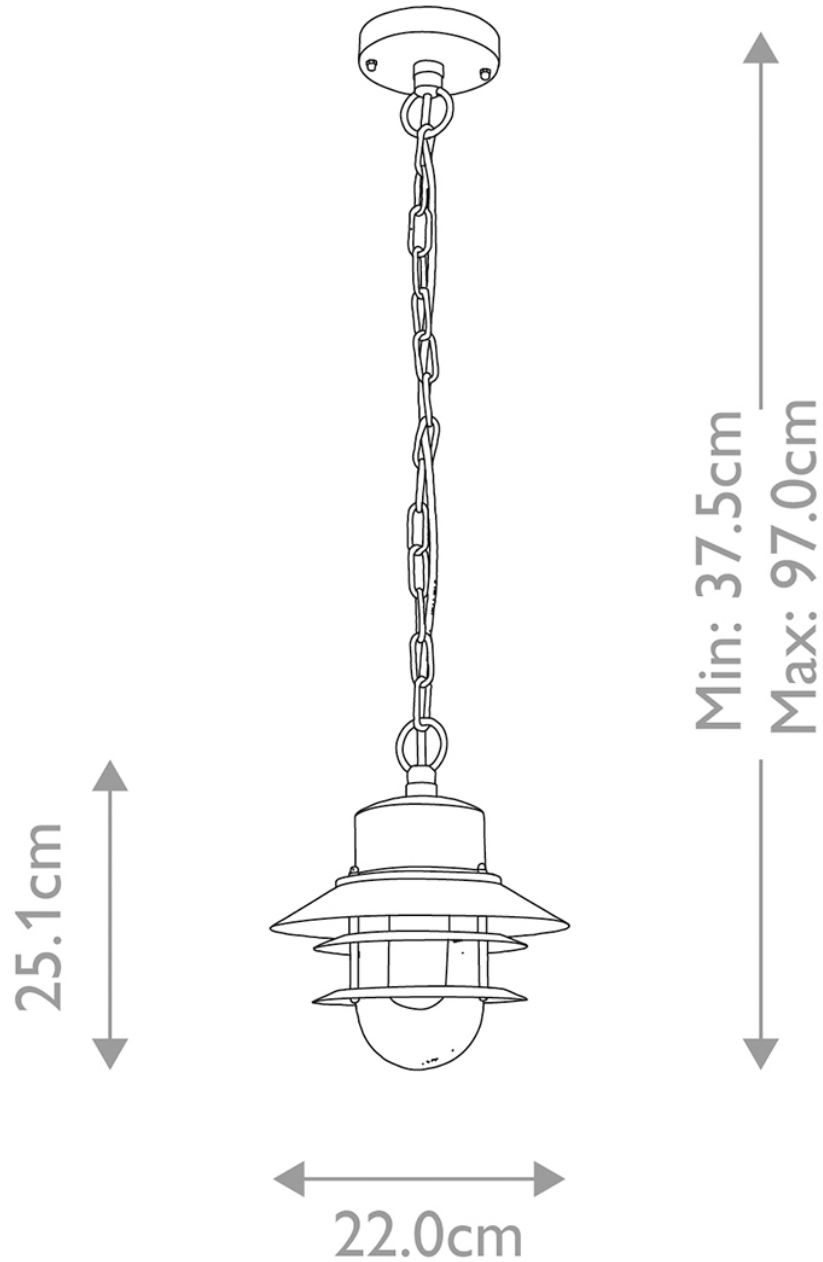

Elstead - COPENHAGEN8-BK Black Pendant

CONTACT