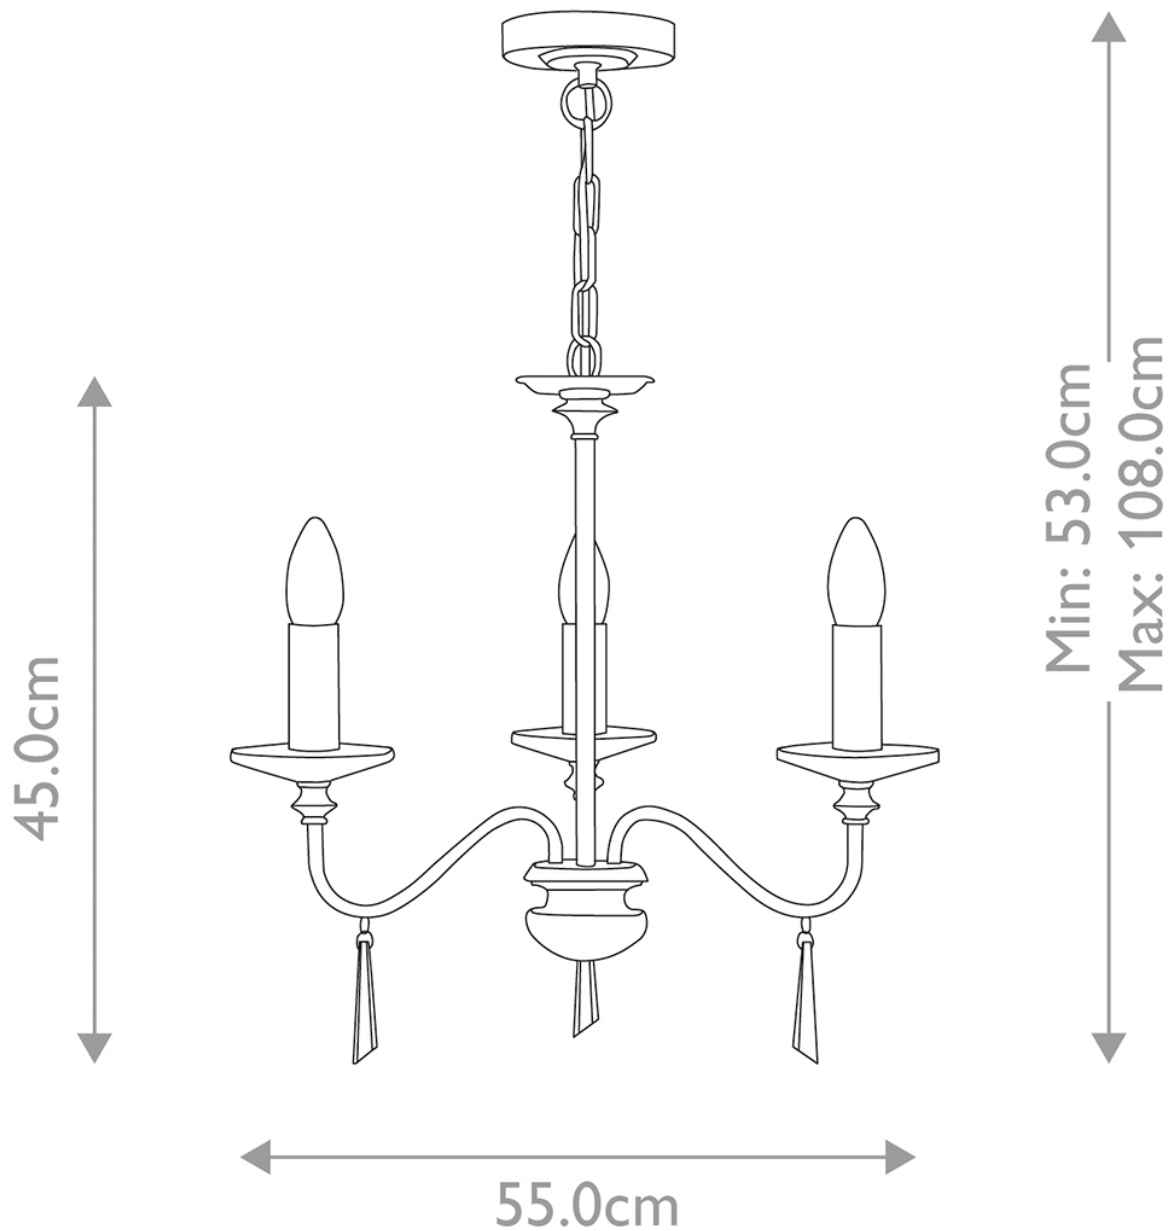

Elstead - FP3-OLD-BRZ Chandelier

CONTACT