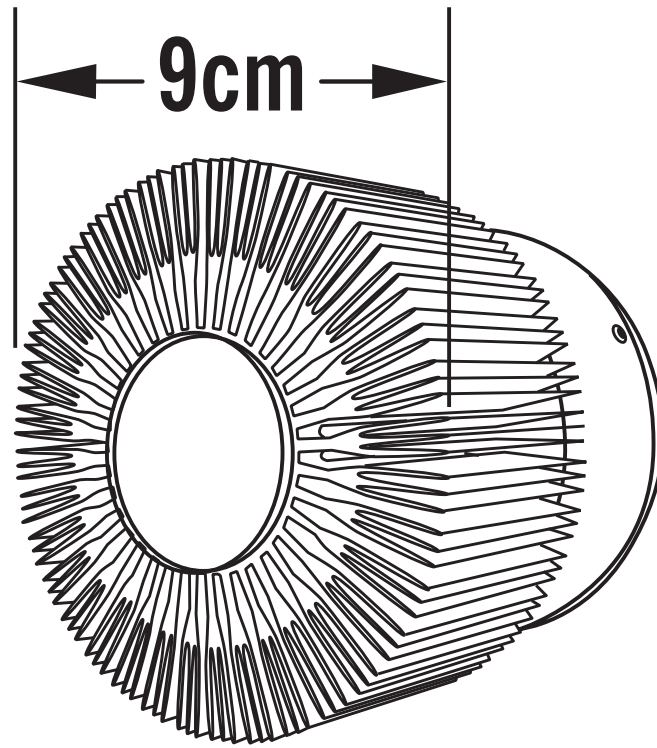

Konstsmide - Monza - 7900-310 - LED Aluminium IP54 Outdoor Wall Washer Light

CONTACT