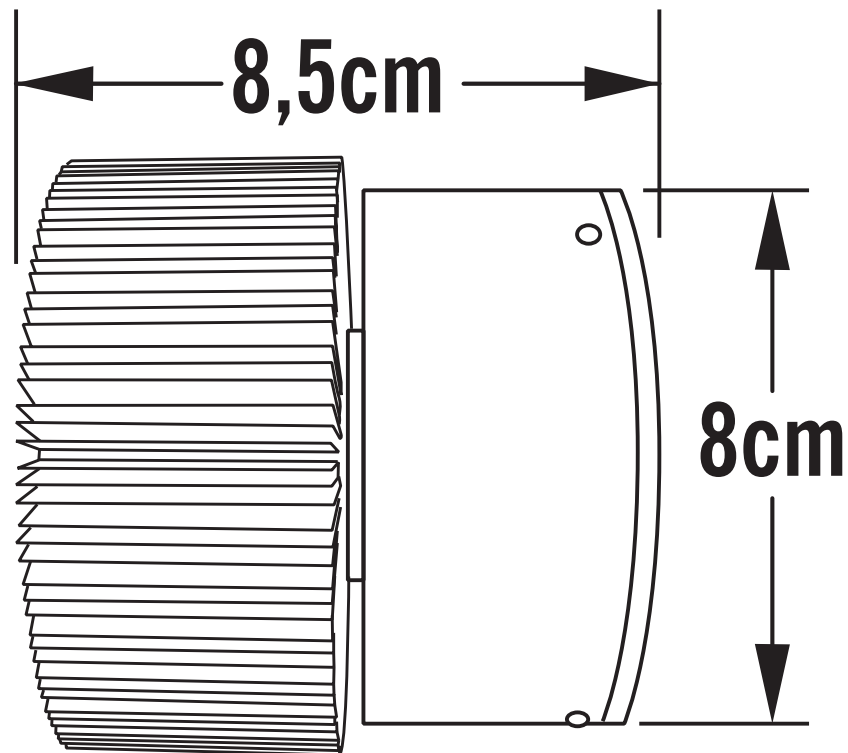

Konstsmide - Monza - 7900-310 - LED Aluminium IP54 Outdoor Wall Washer Light

CONTACT