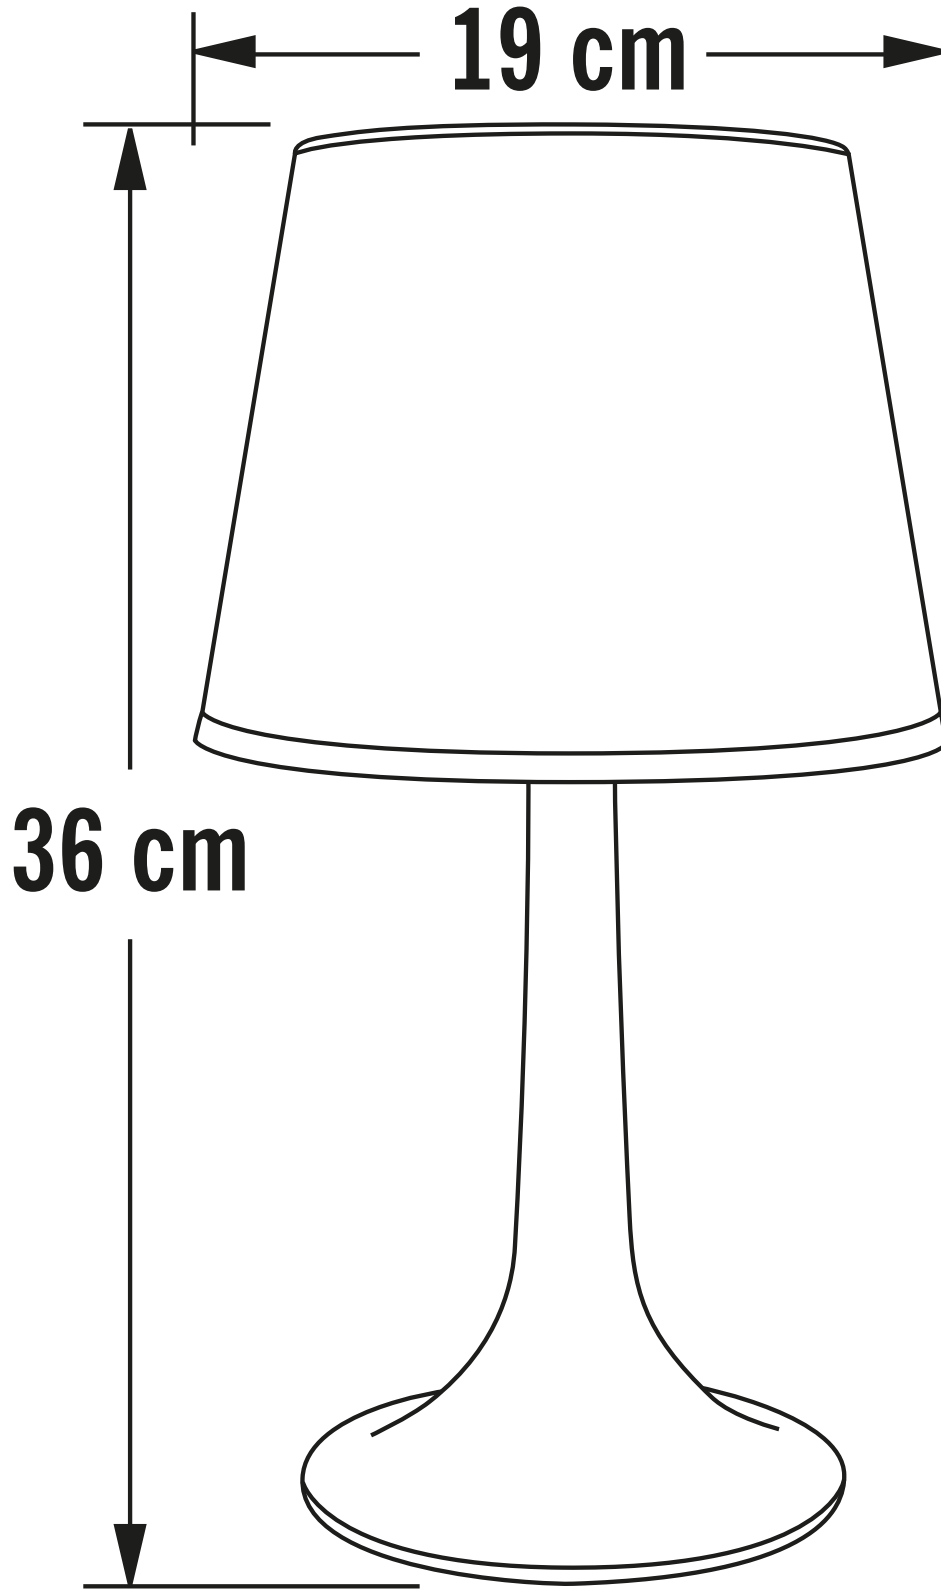

Konstsmide - Assisi - 7109-752 - LED Black IP44 Solar Outdoor Portable Lamp

CONTACT