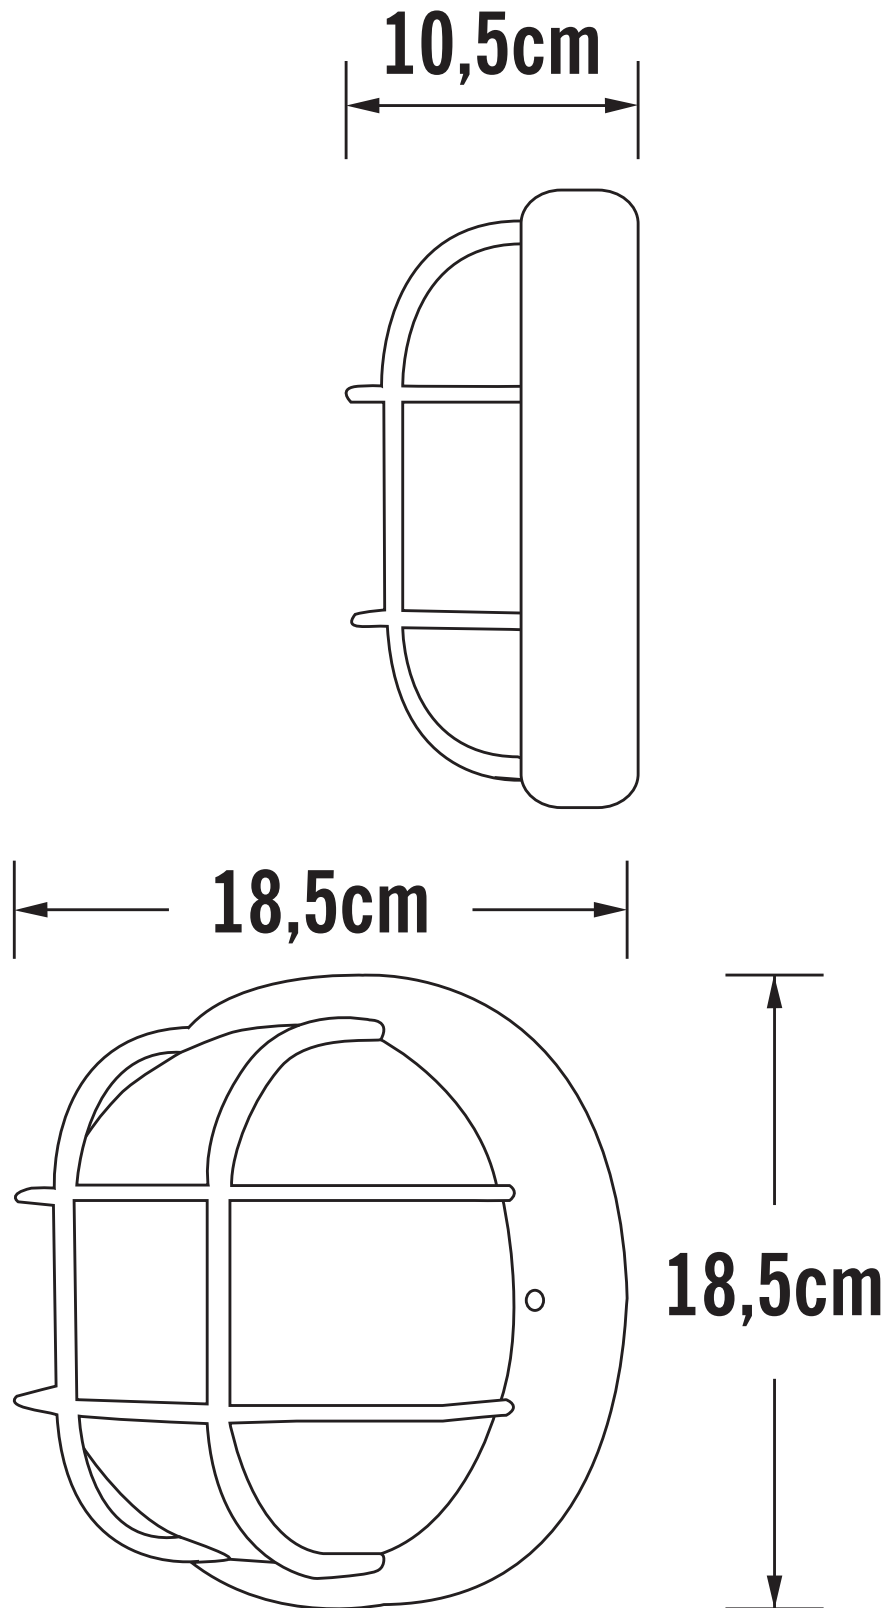

Konstsmide - Mantova - 7651-750 - Black Clear Ribbed Glass IP44 Outdoor Bulkhead Light

CONTACT