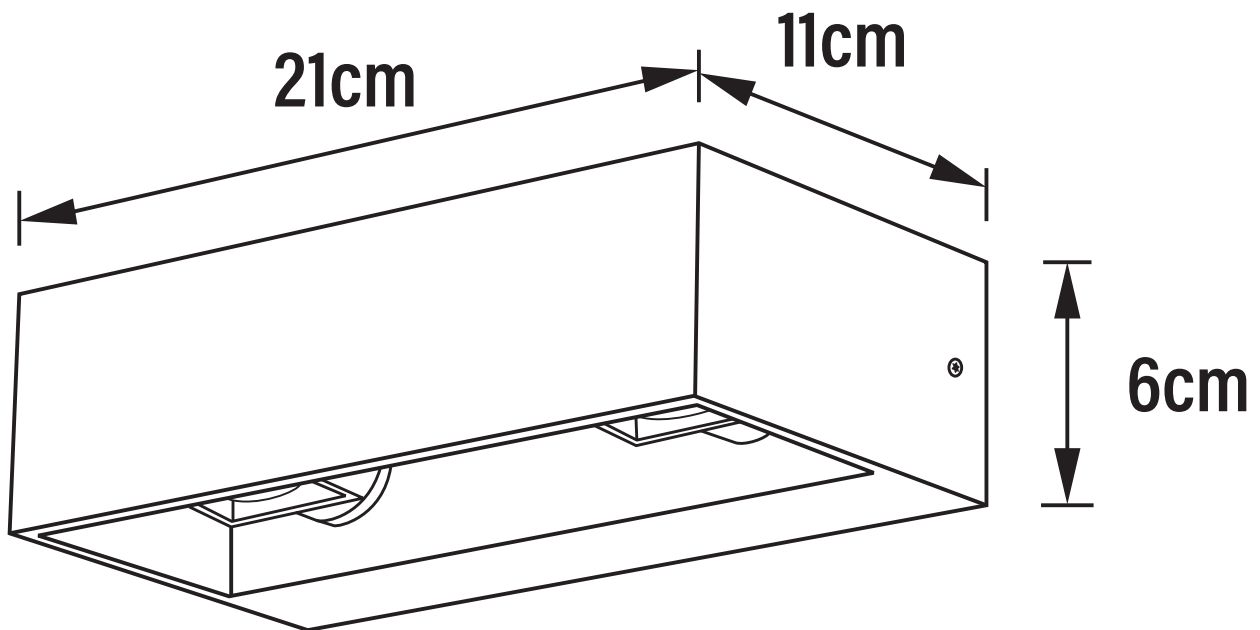

Konstsmide - Monza - 7858-370 - LED Anthracite 2 Light IP54 Outdoor Wall Washer Light

CONTACT