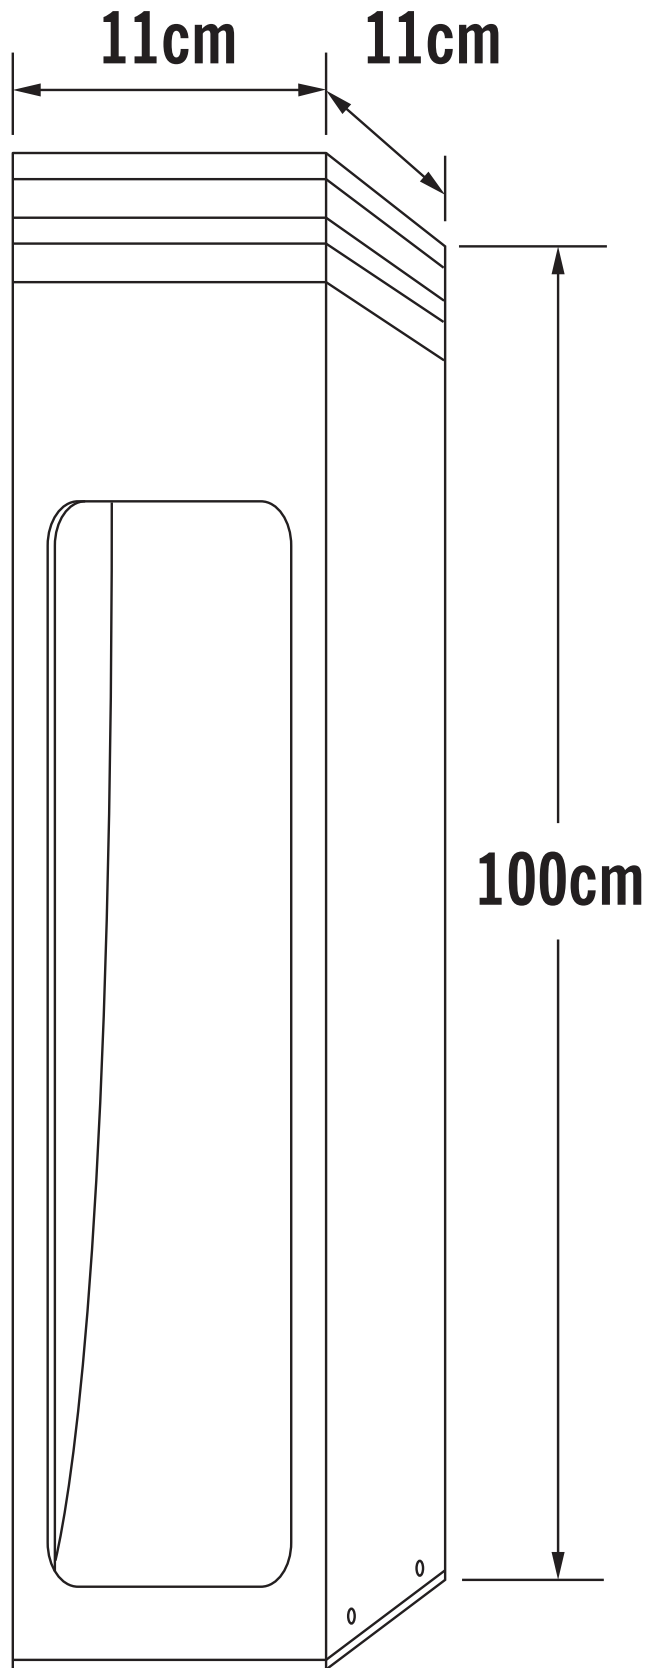

Konstsmide - Massa - 7945-370 - LED Anthracite 2 Light IP54 Outdoor Post Light

CONTACT