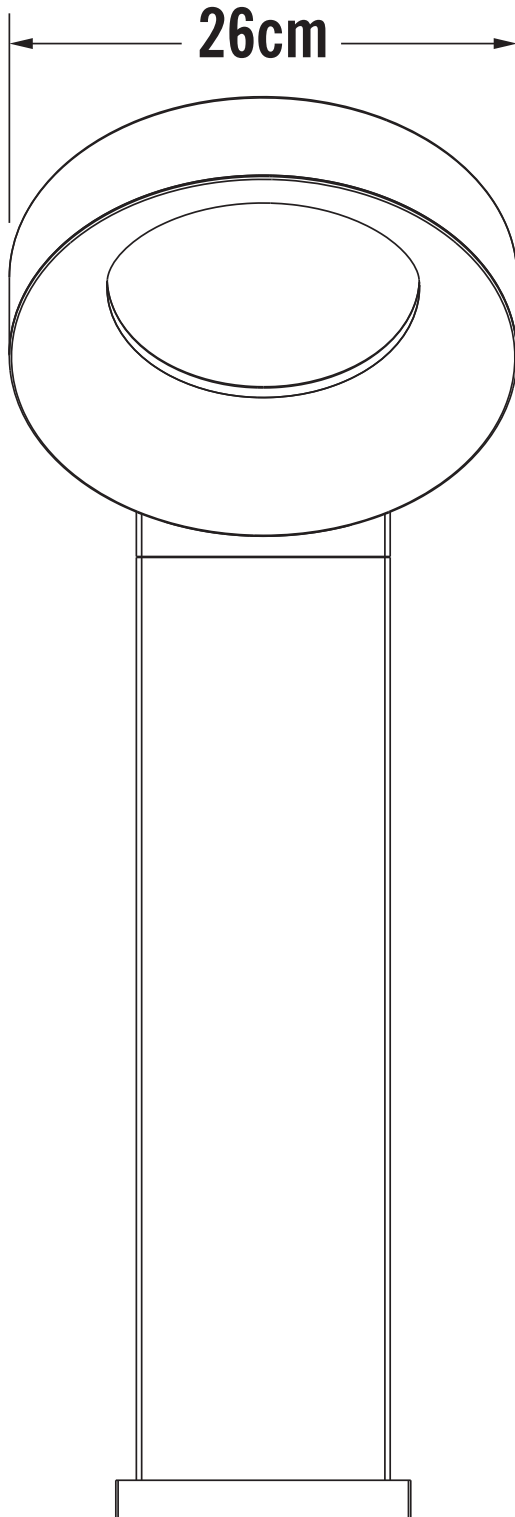

Konstsmide - Asti - 7274-370 - LED Anthracite 30 Light IP44 Outdoor Post Light

CONTACT