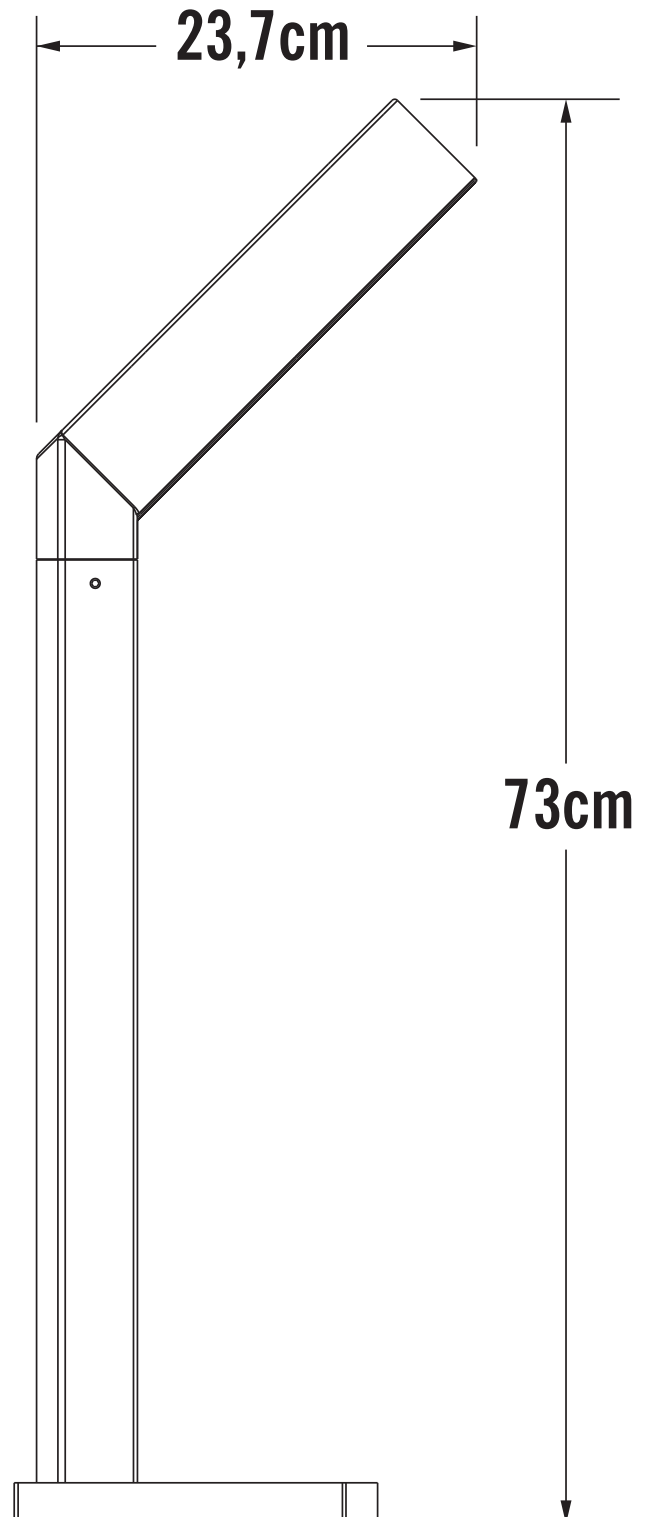

Konstsmide - Asti - 7274-370 - LED Anthracite 30 Light IP44 Outdoor Post Light

CONTACT