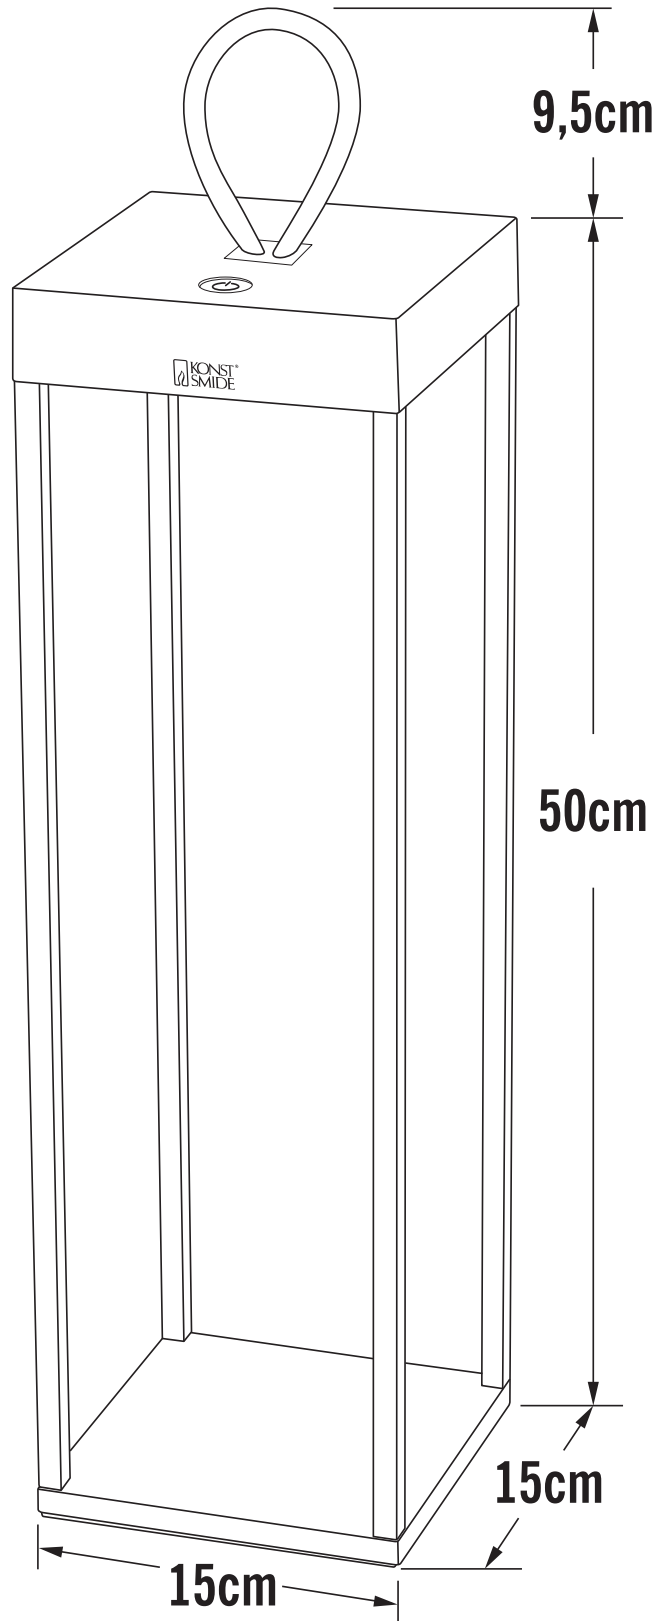

Konstsmide - Ravello - 7812-750 - LED Black IP54 Battery Outdoor Portable Lamp

CONTACT