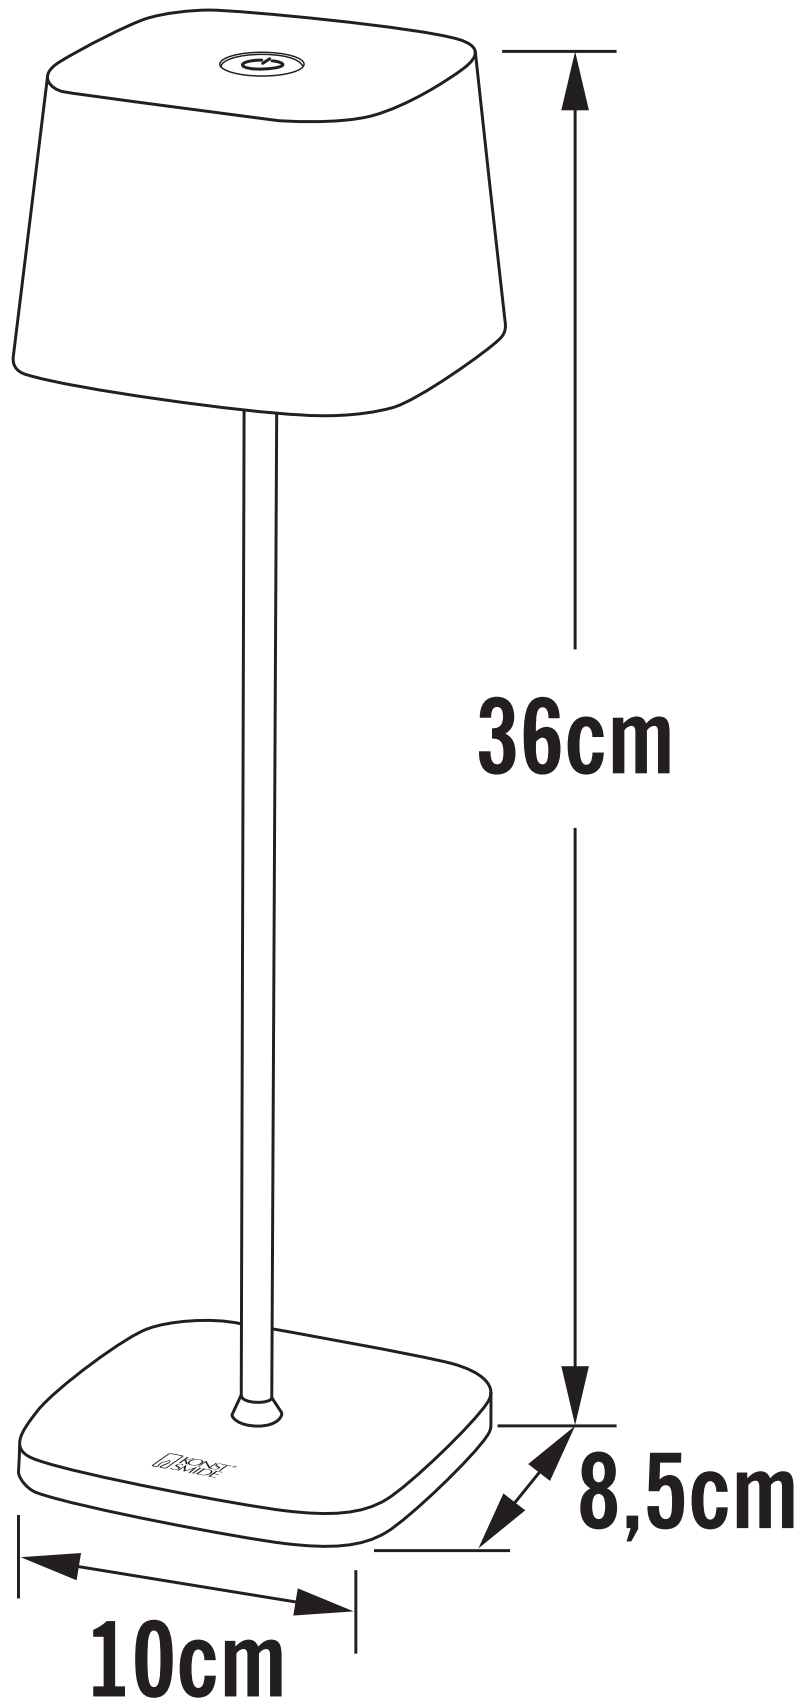

Konstsmide - Capri - 7814-750 - LED Black IP54 Battery Outdoor Portable Lamp

CONTACT