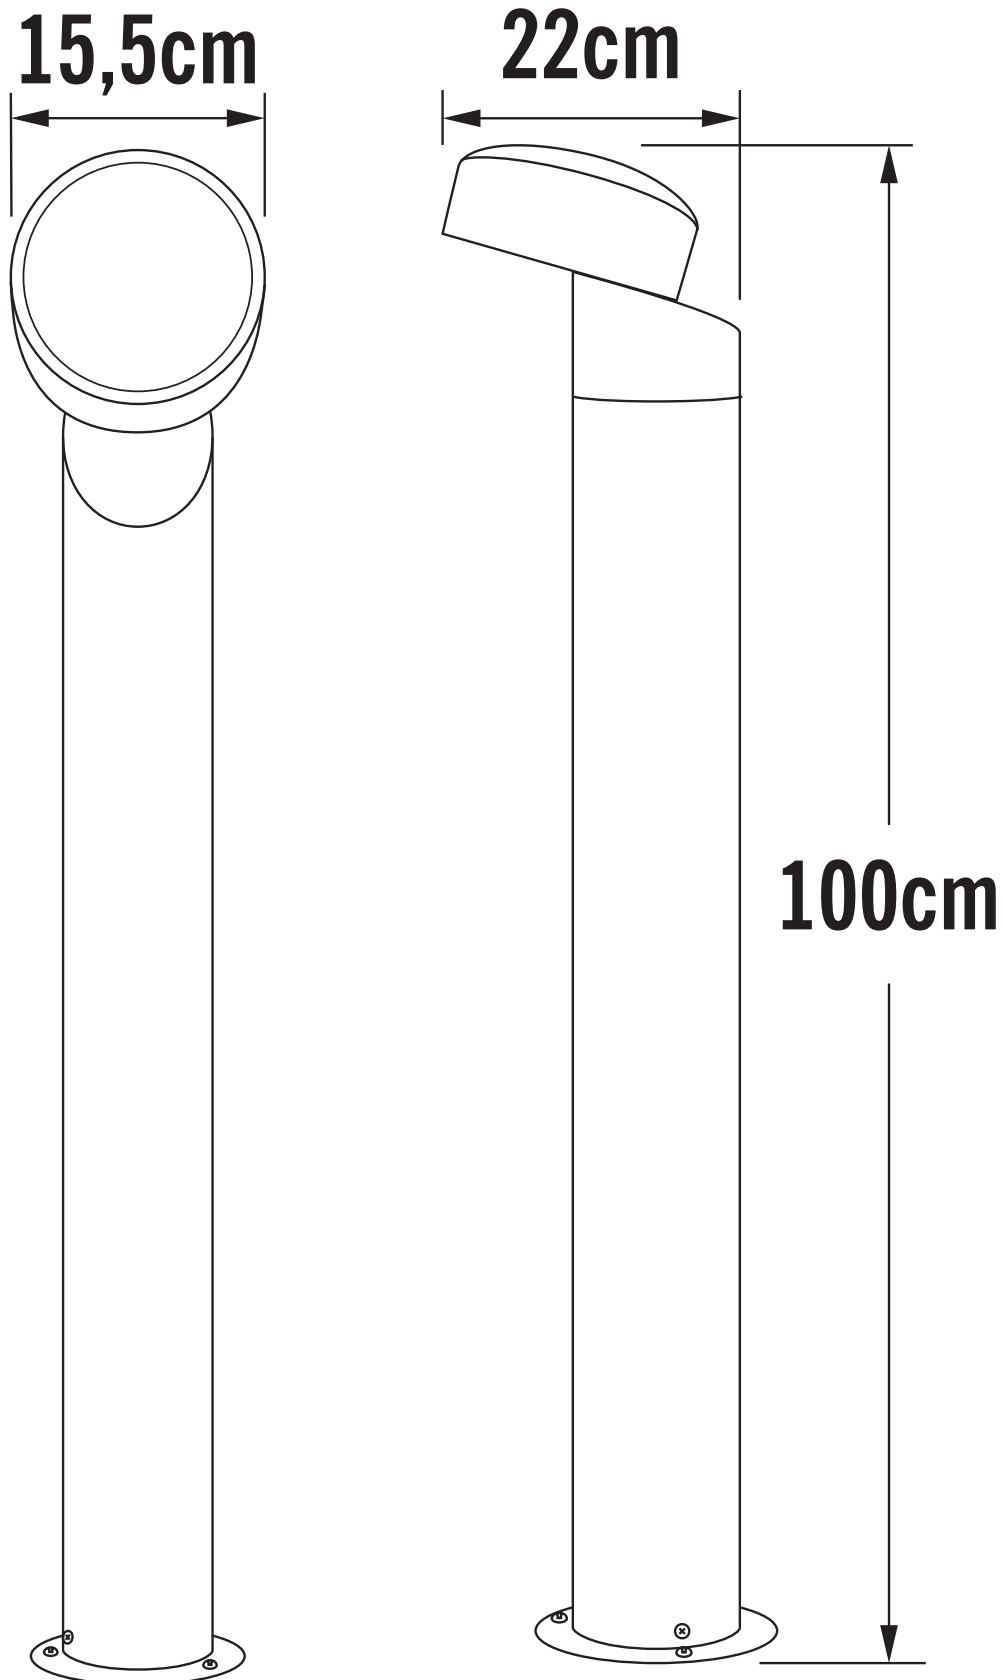

Konstsmide - Vicenza - 7528-750 - LED Black IP44 Outdoor Post Light

CONTACT