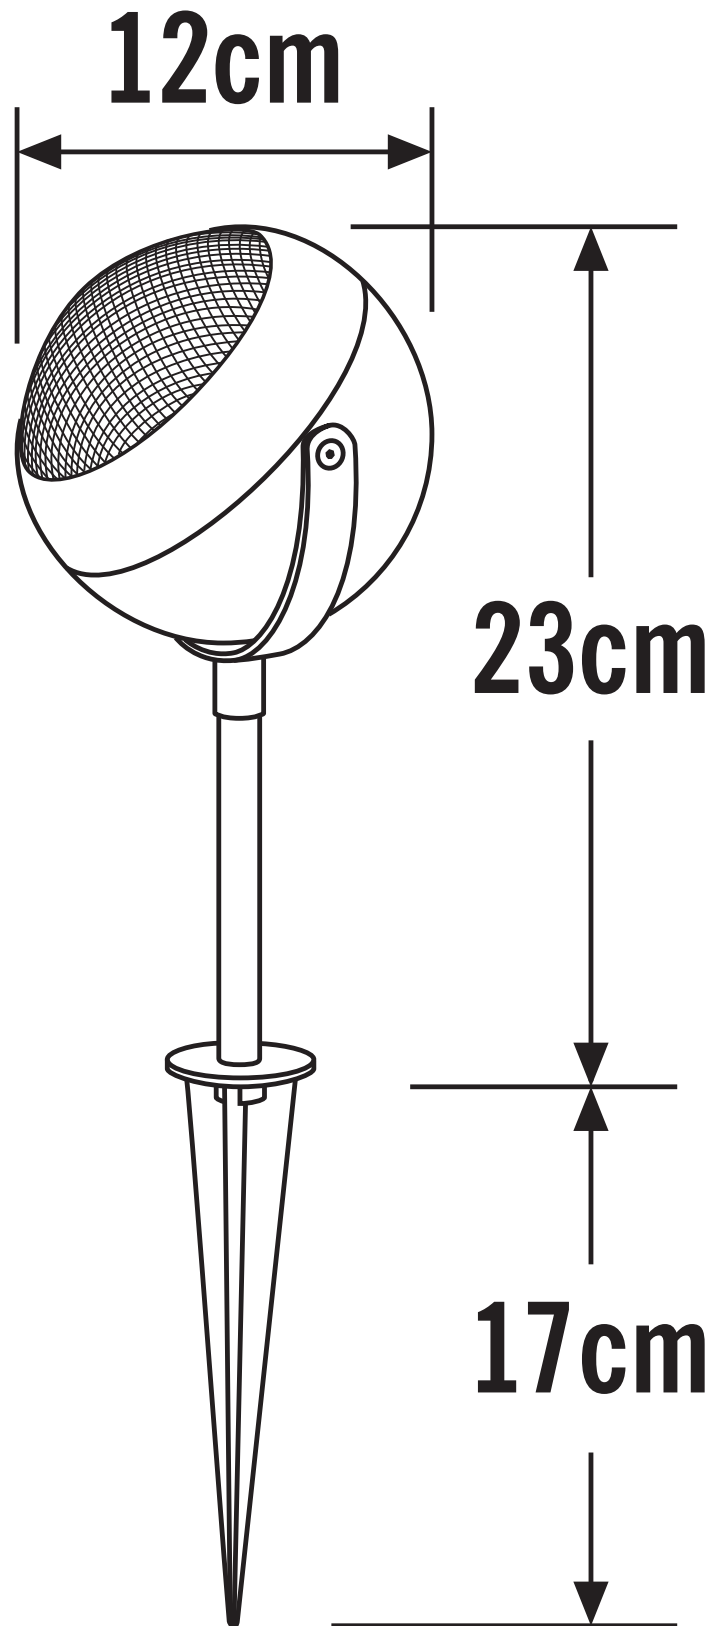

Konstsmide - Lecce - 7529-750EE - LED Black IP44 Outdoor Spike Light

CONTACT