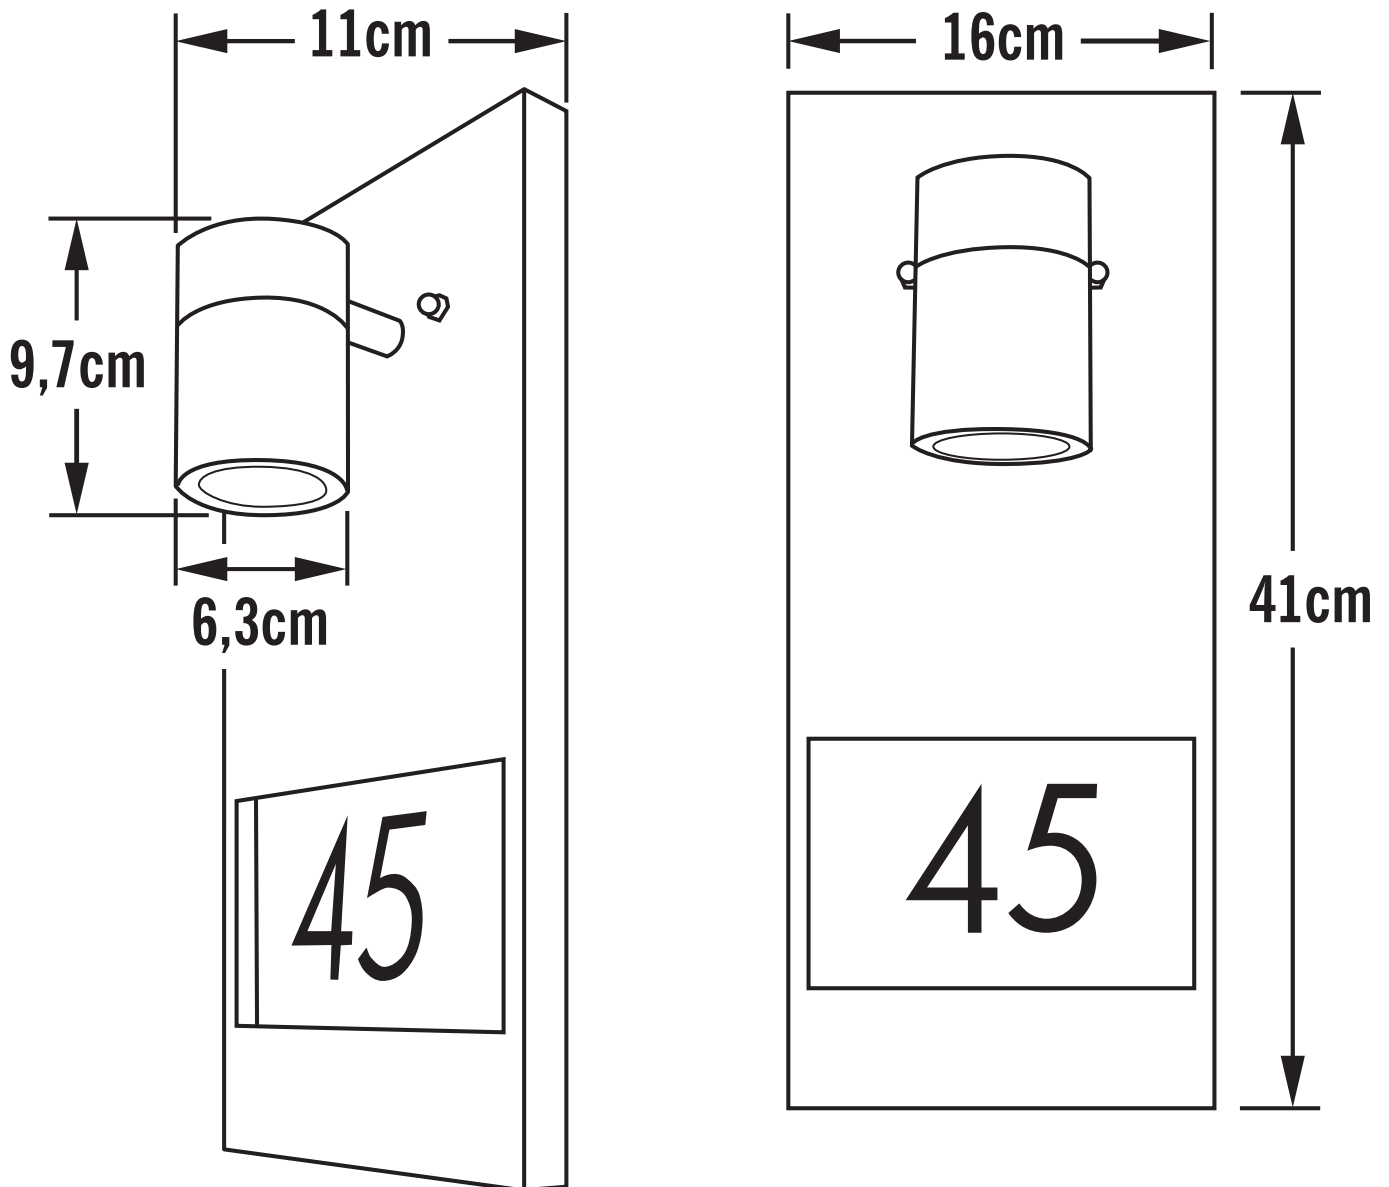

Konstsmide - Modena - 7655-750 - Black Clear Glass IP44 Outdoor Wall Washer Light

CONTACT