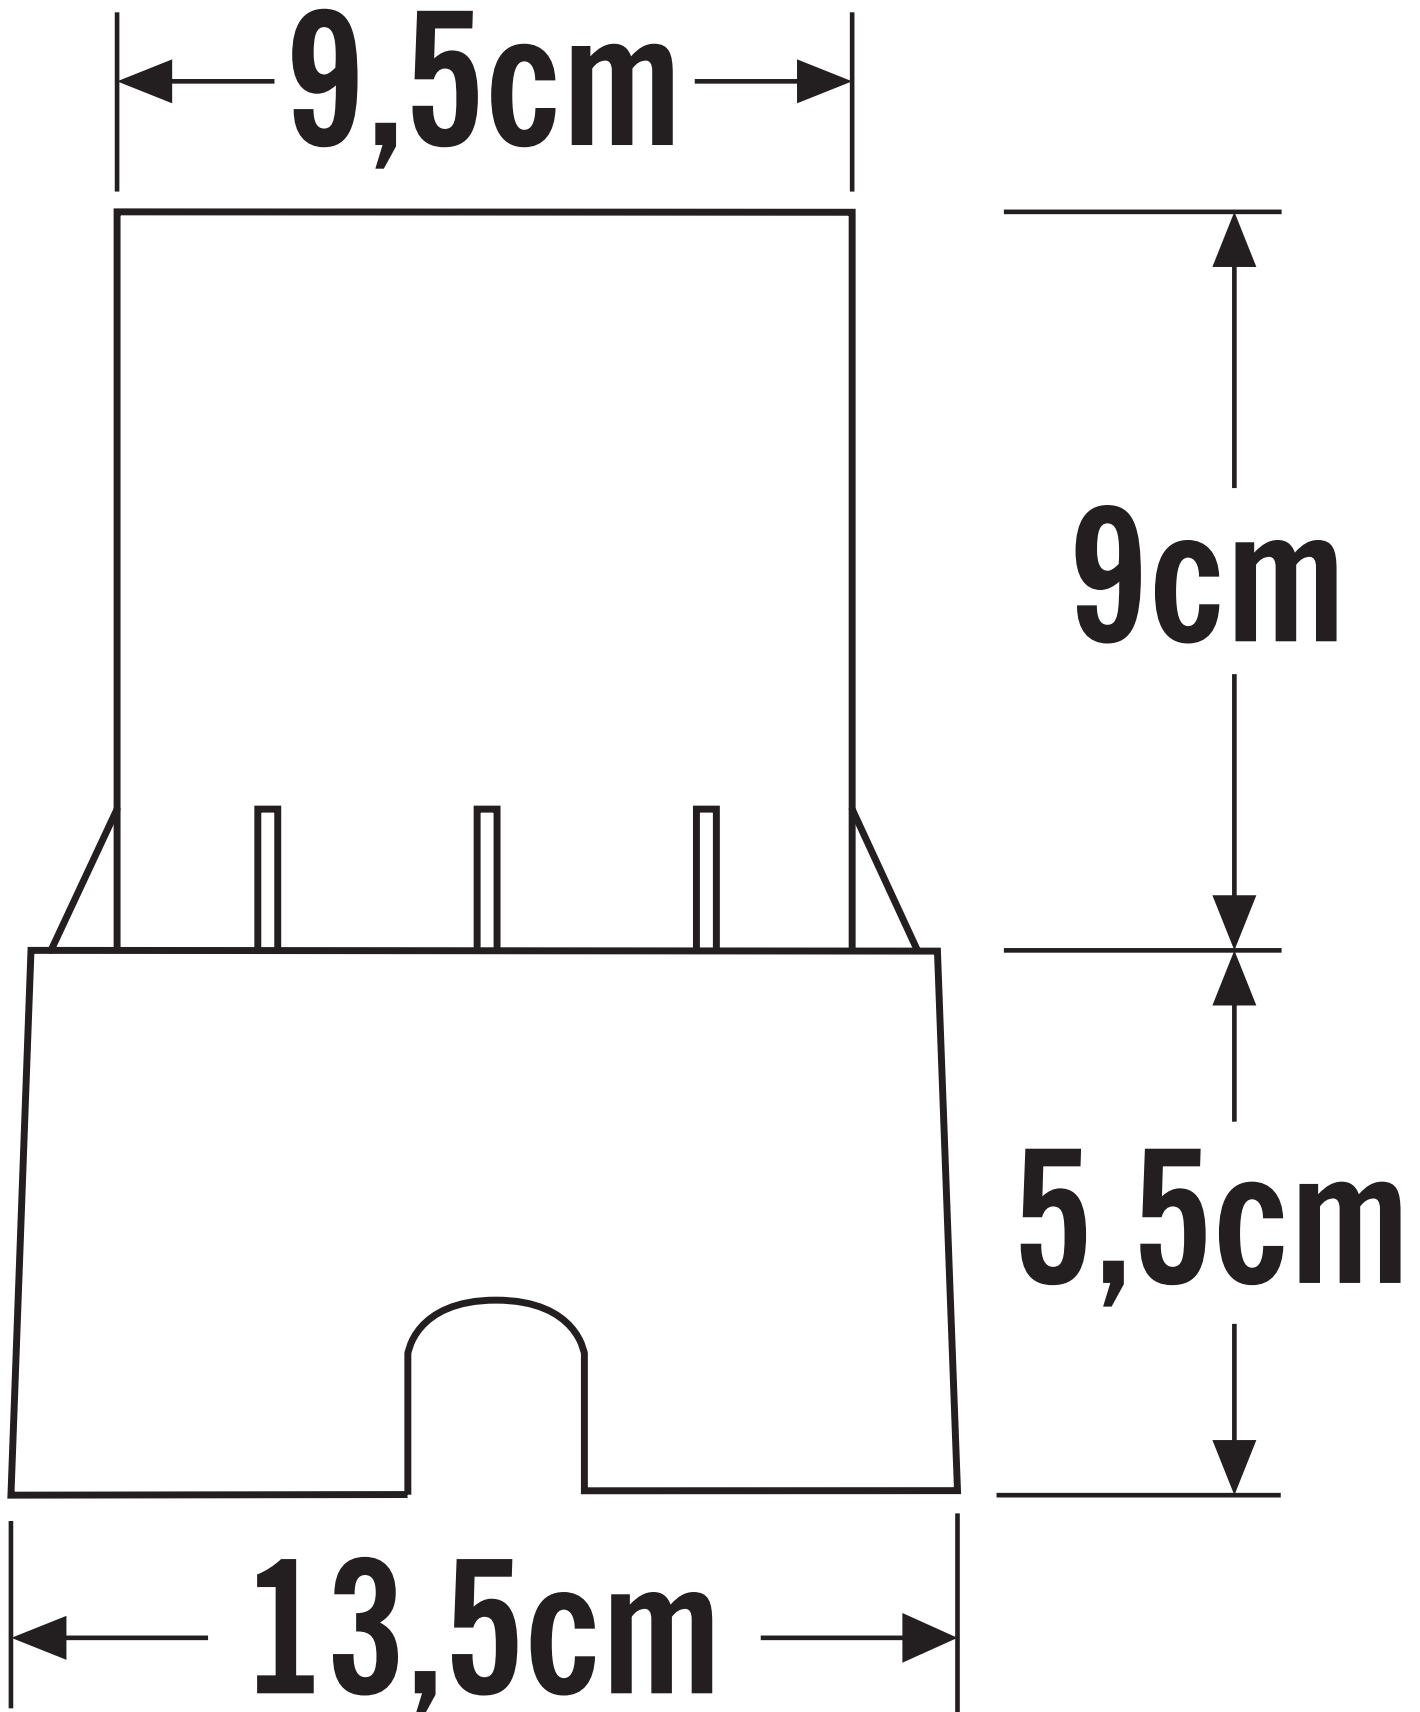

Konstsmide - Ground Spot - 7876-750 - LED Black Glass 2 Light IP65 Outdoor Ground Light

CONTACT