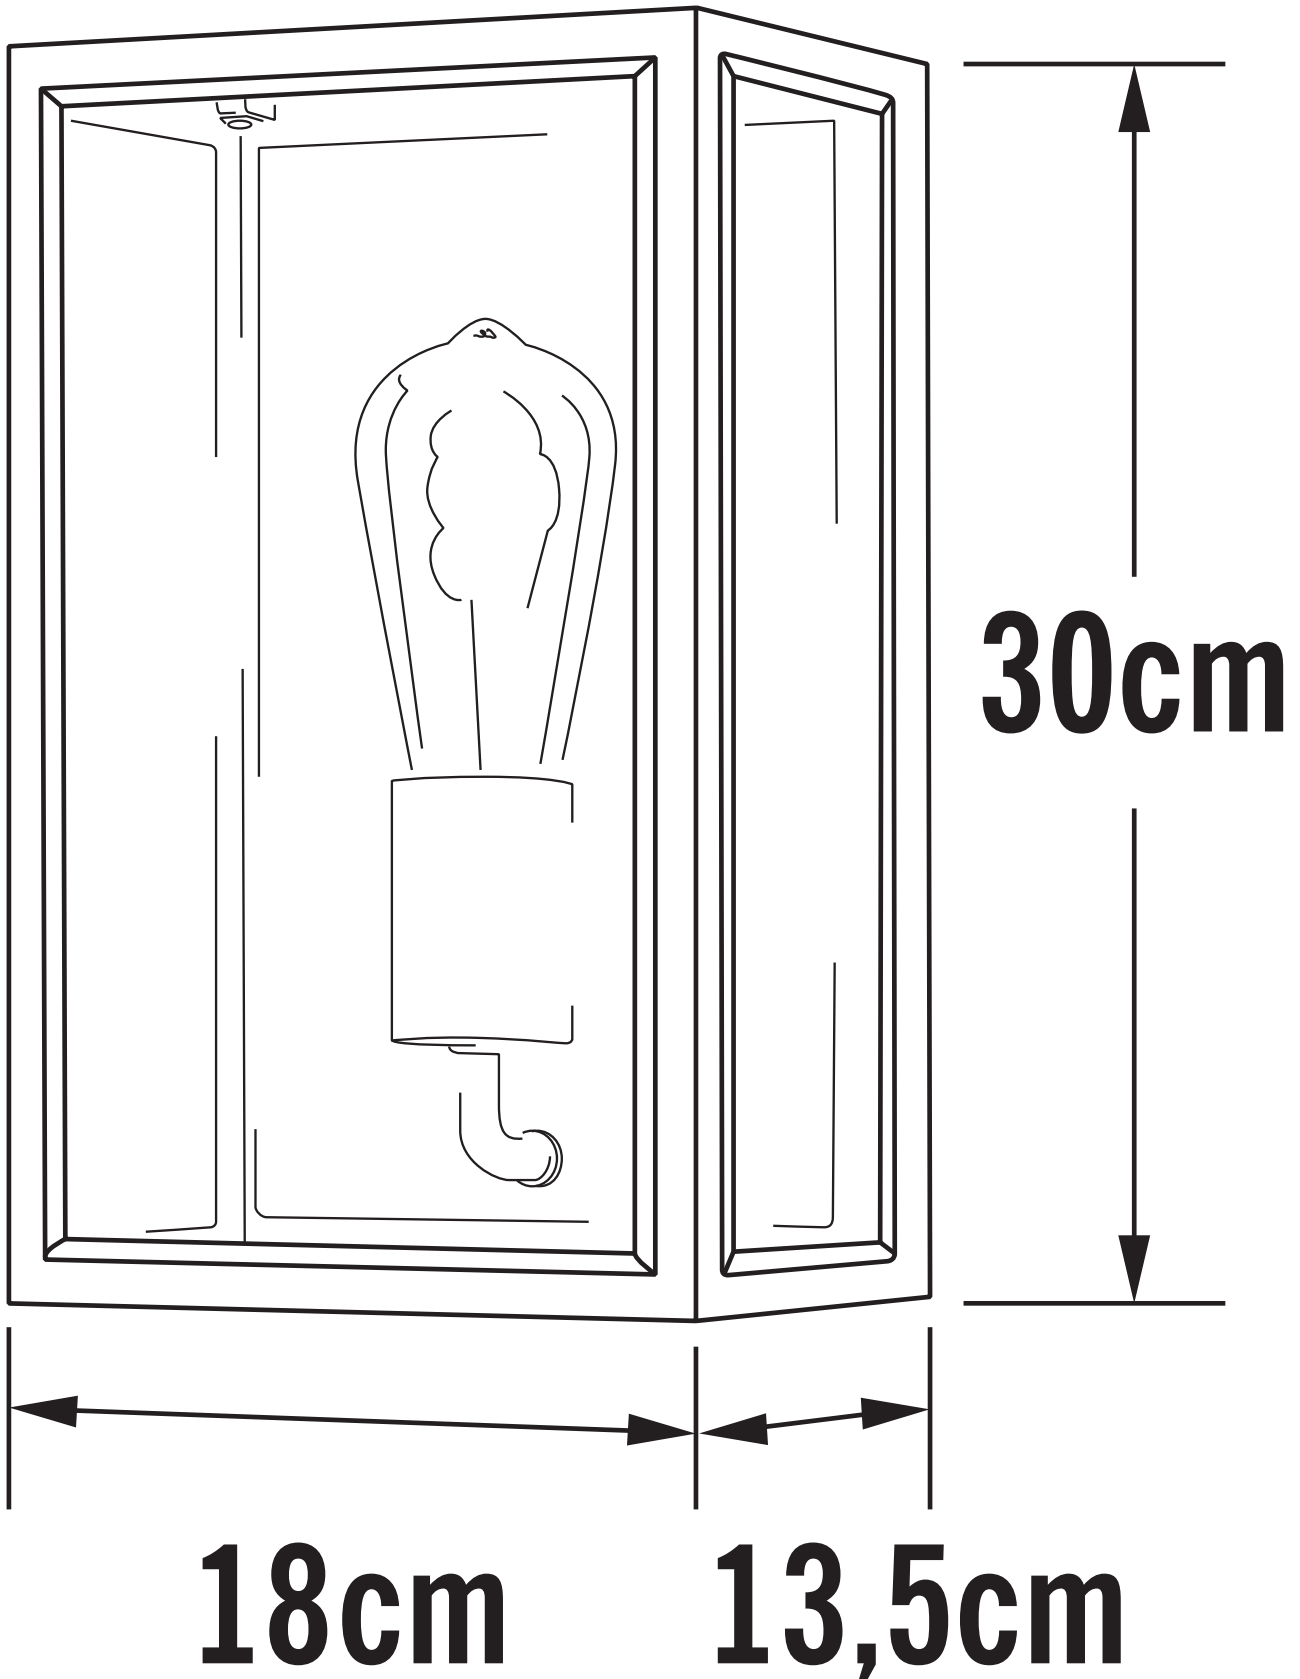

Konstsmide - Carpi - 7347-750 - Black IP44 Outdoor Half Lantern Wall Light

CONTACT